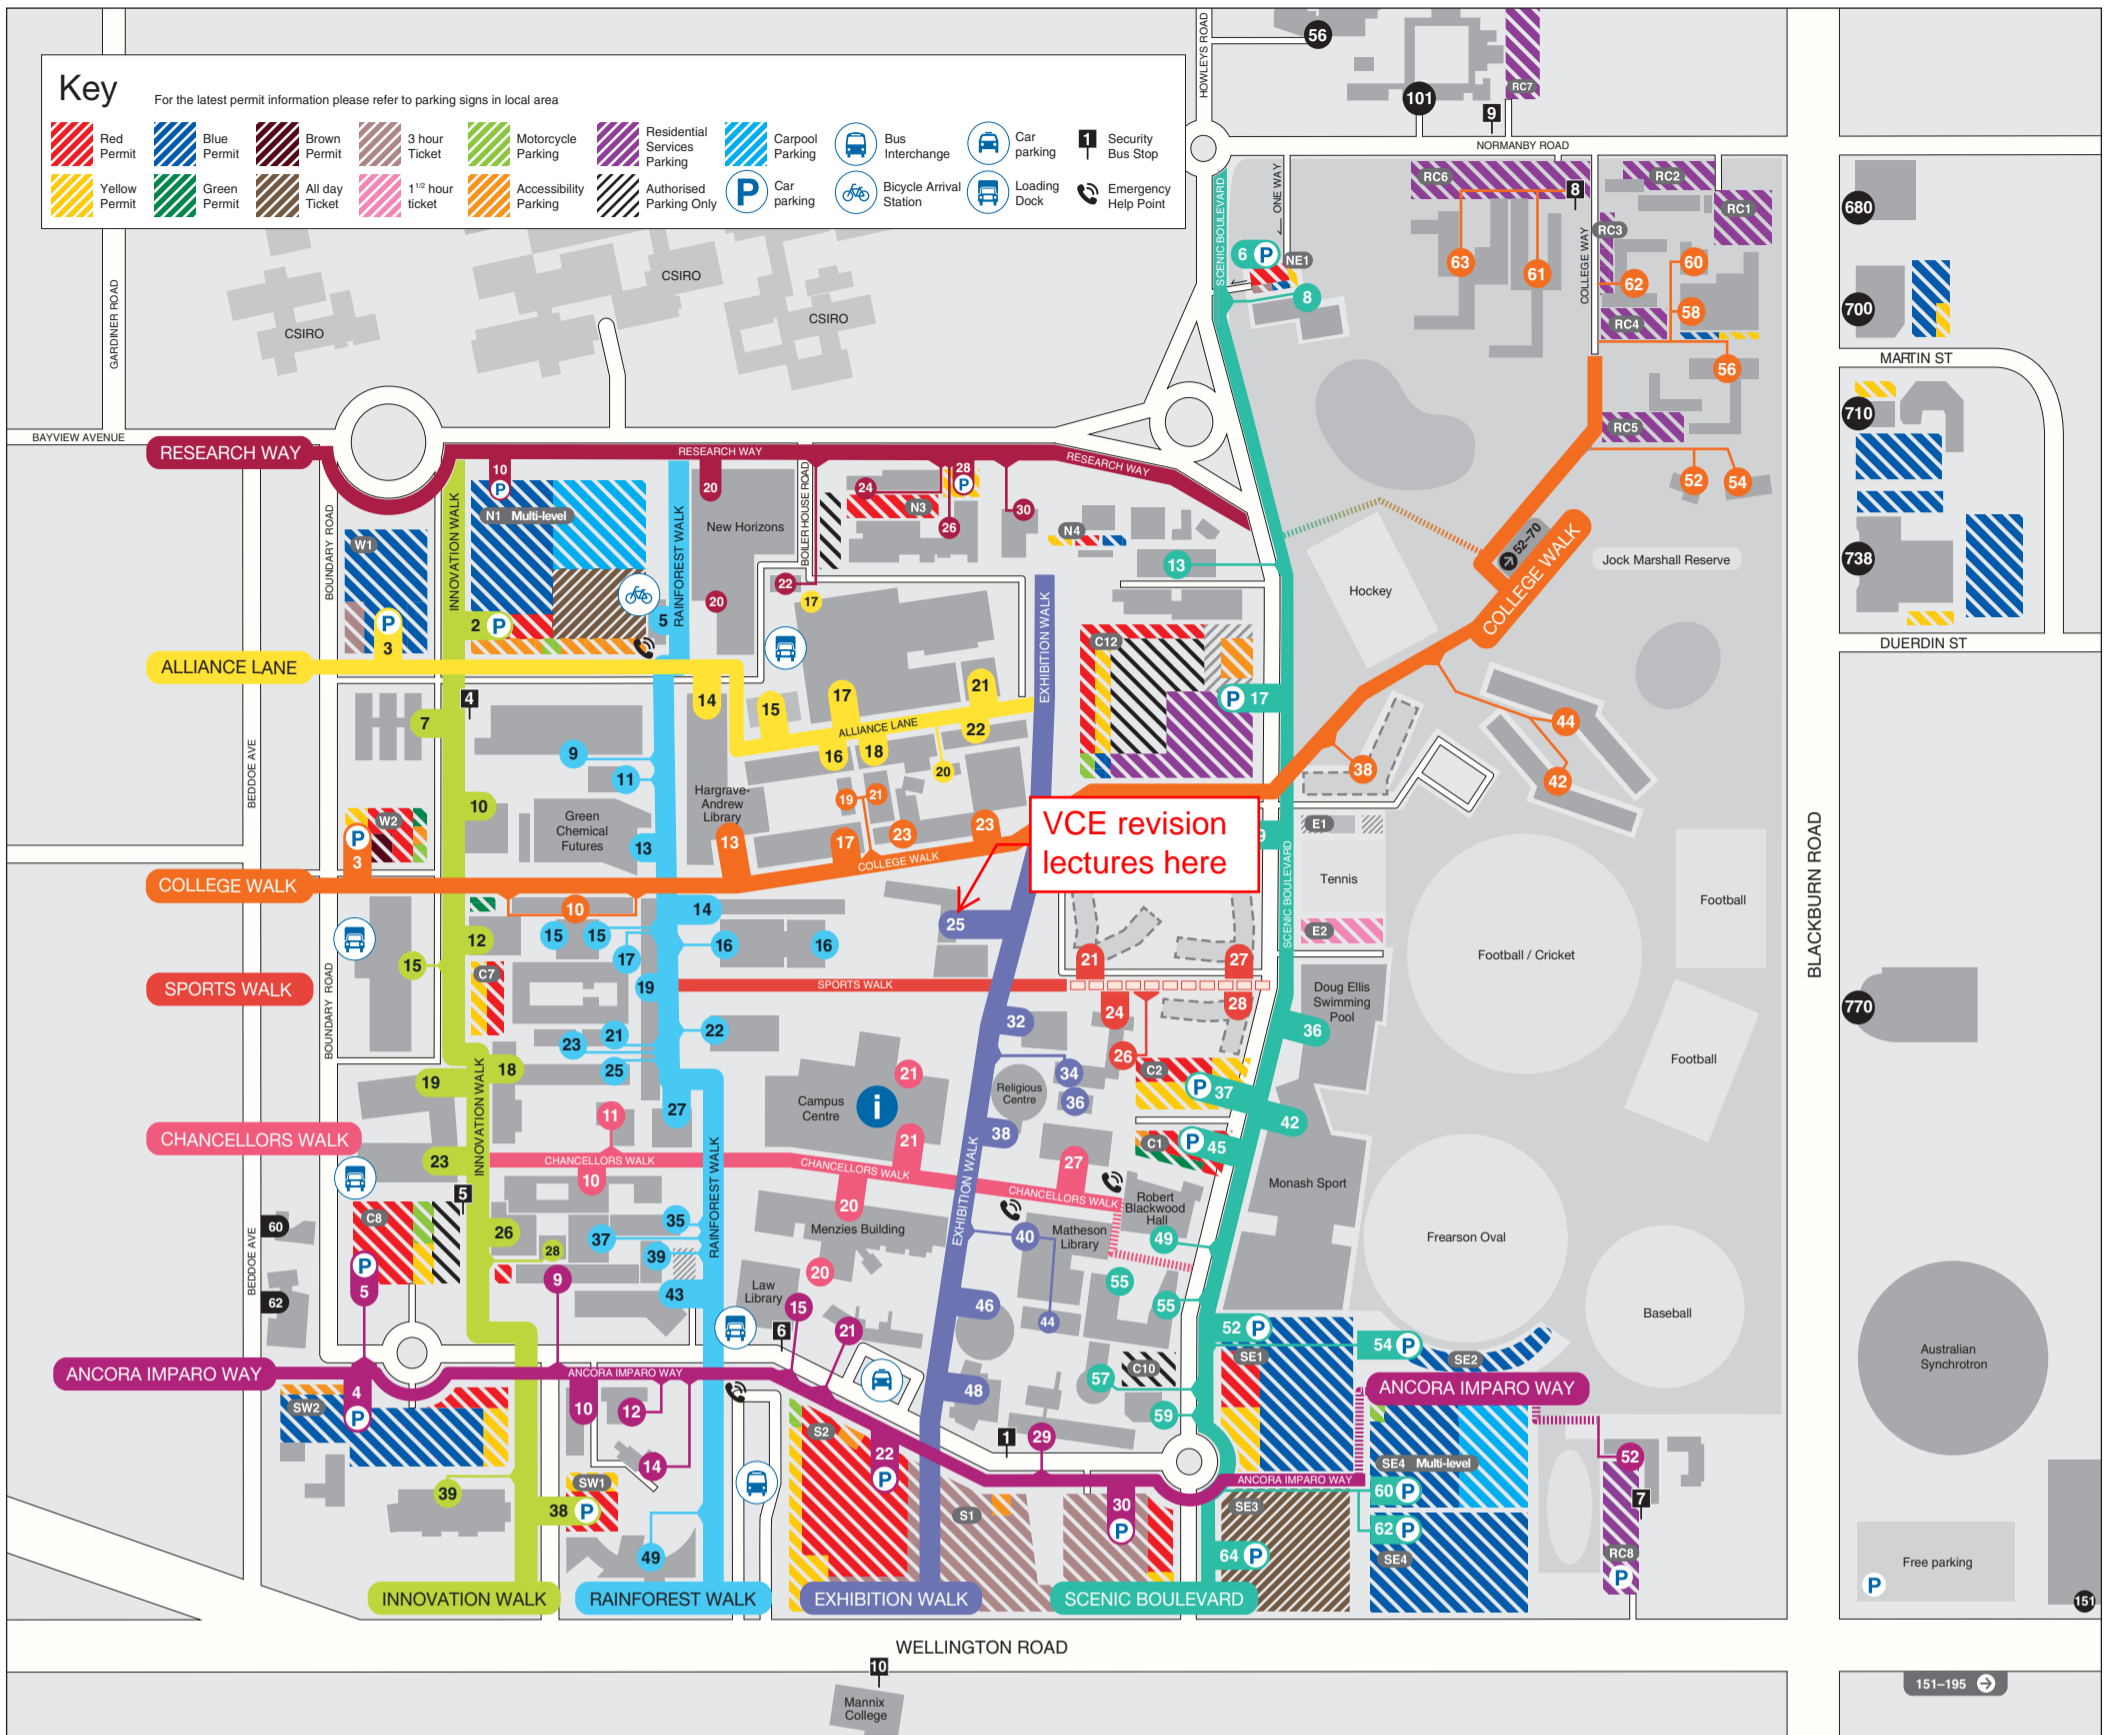

Monash University Clayton campus

Building/dept. name & number	Address
Alexander Theatre (7)	48 Exhibition Walk
Australian Pulp and Paper Institute (59)	15 Alliance Lane
Bicycle Arrival Station - James Gormley (80A)	5 Rainforest Walk
Biochemistry Laboratories (16)	11 Chancellors Walk
Biological Sciences (18)	25 Rainforest Walk
Biological Sciences Lecture Theatres S7-S8 (21)	21 Rainforest Walk
Biology (17)	18 Innovation Walk
Boiler House (38)	22 Research Way
Campus Centre (10)	21 Chancellors Walk
Central Science Block (19)	19 Rainforest Walk
Chancellery Building A (3A)	27 Chancellors Walk
Chancellery Building B (3B)	36 Exhibition Walk
Chancellery Building C (3C)	34 Exhibition Walk
Chancellery Building D (3D)	26 Sports Walk
Chancellery Building E (3E)	24 Sports Walk
Chemistry (23)	17 Rainforest Walk
Doug Ellis Swimming Pool (1)	36 Scenic Boulevard
Education (6)	29 Ancora Imparo Way
Engineering 31 (31)	17 College Walk
Engineering 33 (33)	19 College Walk
Engineering 35 (35)	16 Alliance Lane
Engineering 36 (36)	18 Alliance Lane
Engineering 36A (36A)	20 Alliance Lane
Engineering 37 (37)	17 Alliance Lane
Engineering 69 (69)	22 Alliance Lane
Engineering 72 (72)	14 Alliance Lane
Engineering Examination Halls, EH1 - EH4 (60)	23 College Walk
Facilities and Services Portables (40P)	24 Research Way
Facilities and Services, Central Store, Transport and Mail (56)	30 Research Way
Facilities and Services (40)	26 Research Way
Faculty of Information Technology (63)	25 Exhibition Walk
Faculty of Medicine Offices (64)	43 Rainforest Walk
Faculty Teaching - MBBS (15)	27 Rainforest Walk
First Year Biology (22)	23 Rainforest Walk
Gallery Building (55)	21 Ancora Imparo Way
Green Chemical Futures (86)	13 Rainforest Walk
Hargrave-Andrew Library (30)	13 College Walk
Information Services (67)	44 Exhibition Walk
Japanese Studies Centre (54)	12 Ancora Imparo Way
Jock Marshall Reserve	
Environmental Laboratories (42)	52 College Walk
John Monash Science School (84)	39 Innovation Walk
Krongold Centre (5)	57 Scenic Boulevard
Law Building (12)	15 Ancora Imparo Way
Law Library (12)	15 Ancora Imparo Way