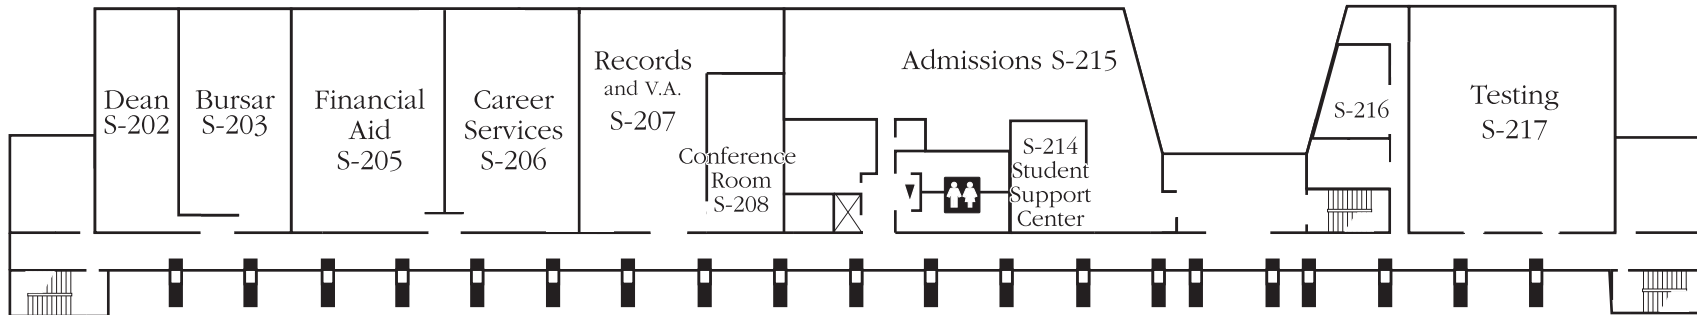

Back Parking Lot

Map Legend

- ⊠ Elevator
- ♿ Handicap Access Restrooms
- ▲ Handicap Access Water Fountains
- TDD Phones
- Disability Access Entry/Exit

↑ **Back Parking Lot**

Student Services Center First Floor

Student Services Center Second Floor

↓ **A Building**
↓ **White Bridge Road**