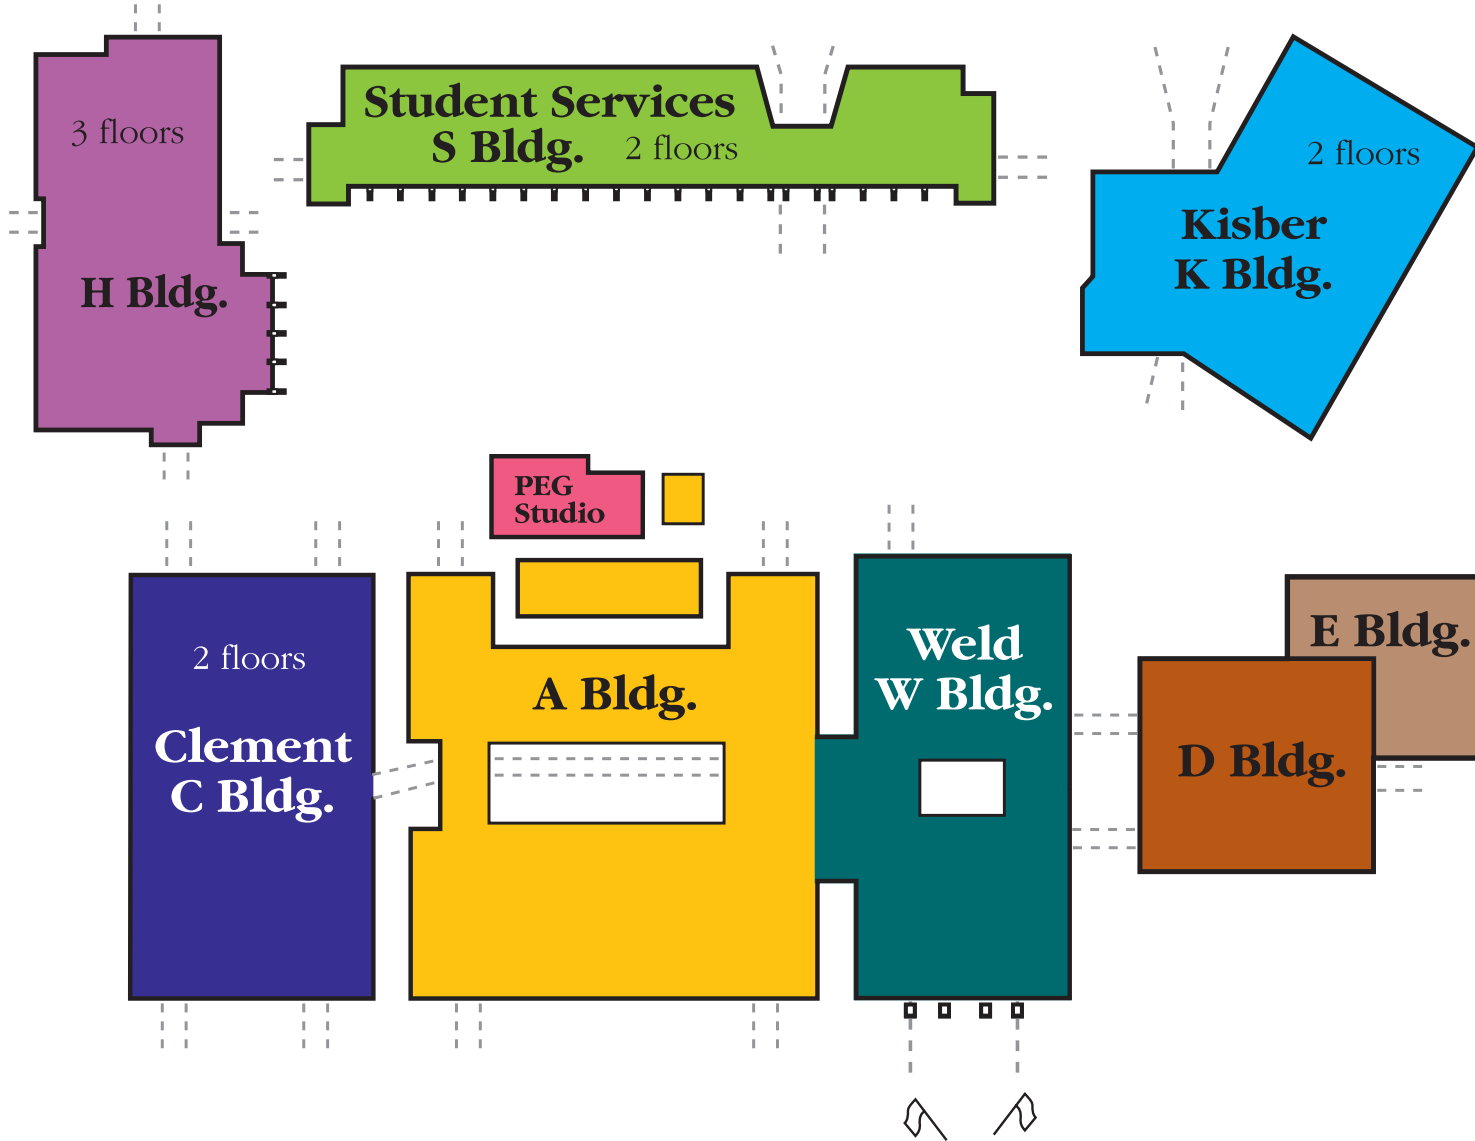

Back Parking Lot

Map Legend

- ⊠ Elevator
- ♿ Handicap Access Restrooms
- ▲ Handicap Access Water Fountains
- TDD Phones
- Disability Access Entry/Exit

↑ **Back Parking Lot**

Student Services Center First Floor

Student Services Center Second Floor

↓ **A Building**
↓ **White Bridge Road**