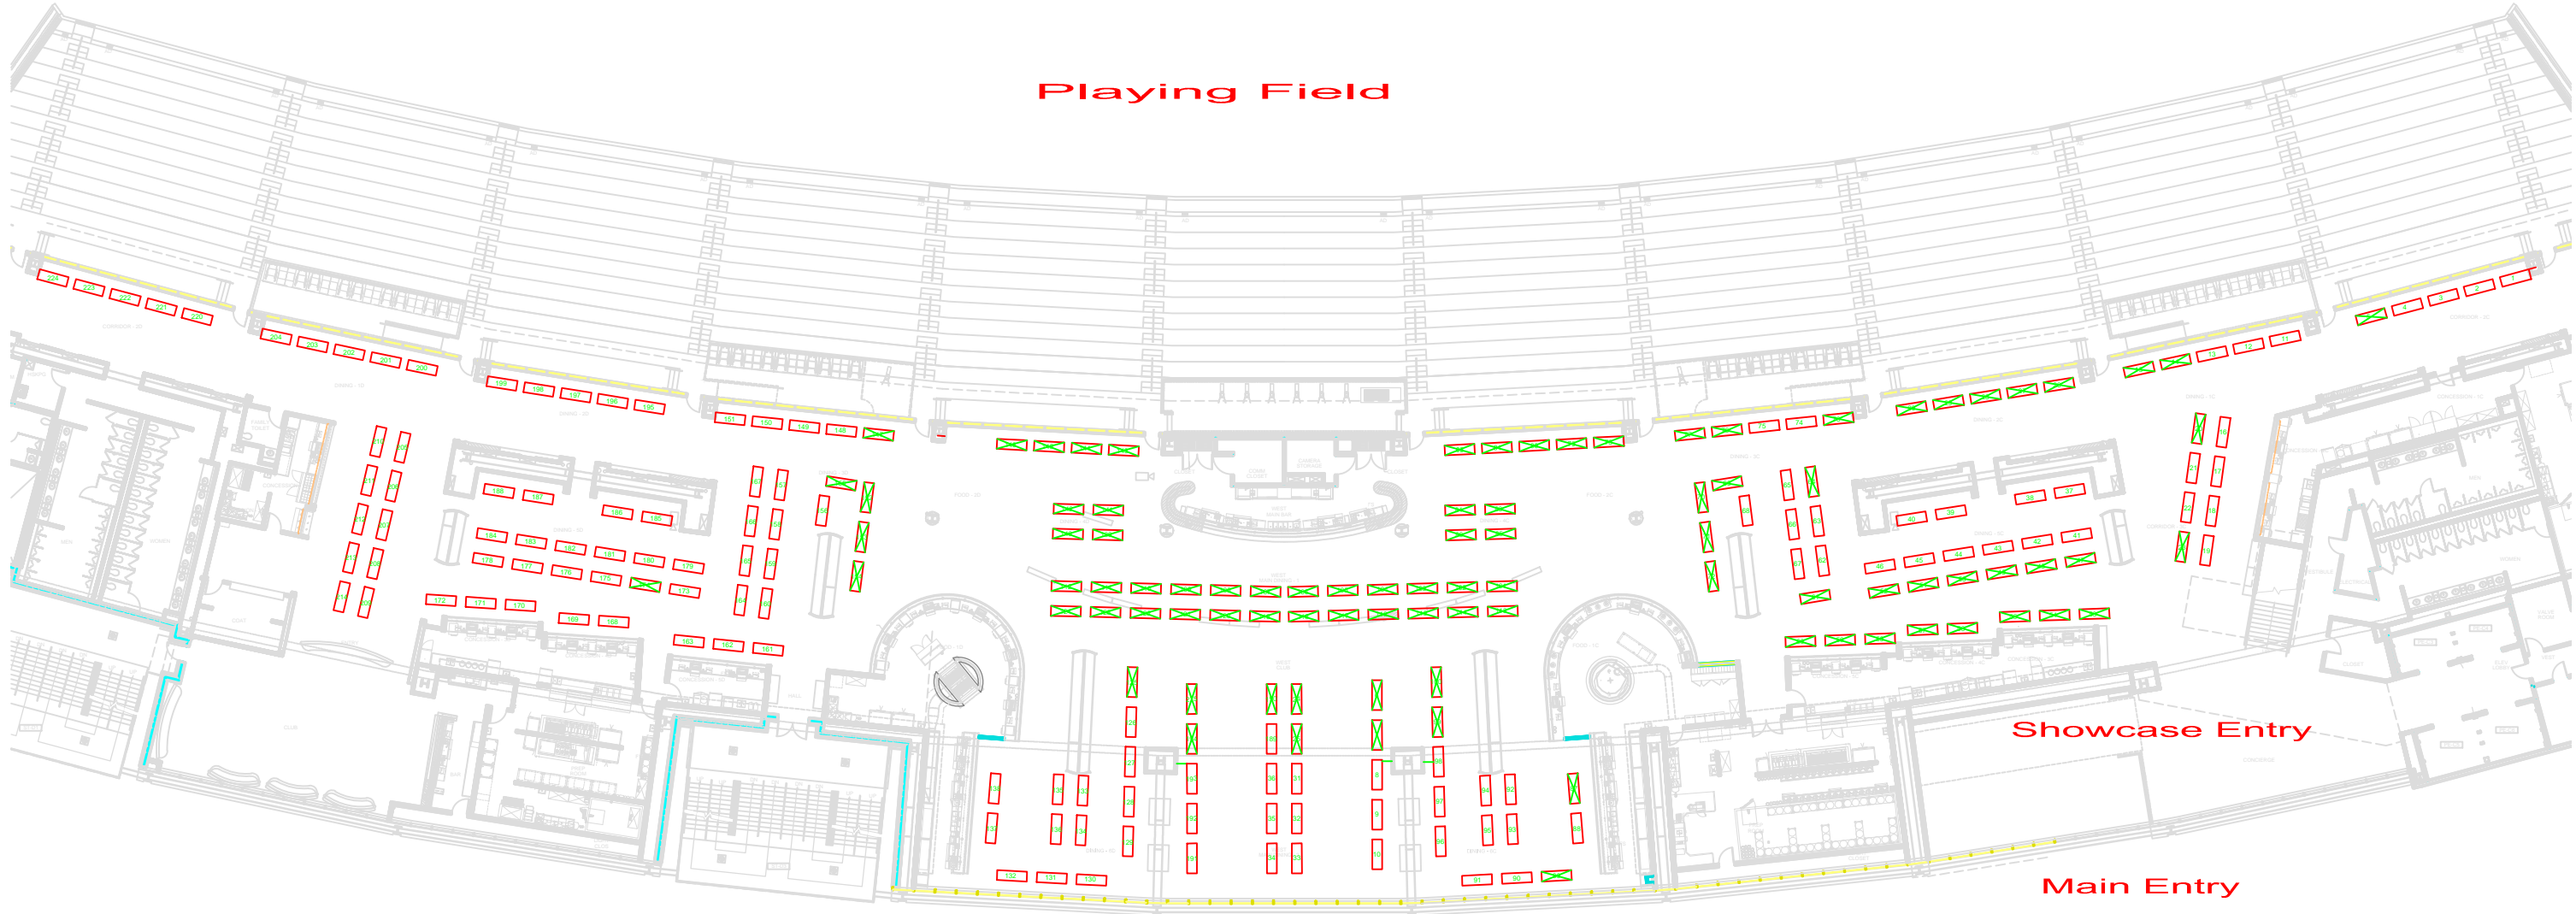

Playing Field

ISPE - NJ
SUPPLIER SHOWCASE
METLIFE STADIUM