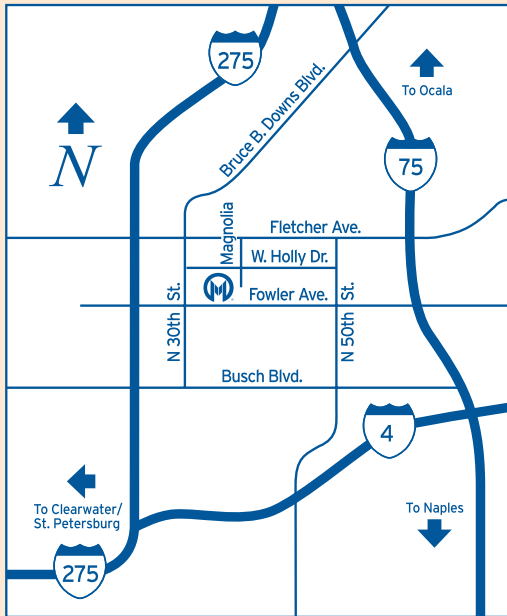

DIRECTIONS & PARKING INFORMATION

Supplier Diversity Day - Vendor Fair

May 18, 2018 | 8 a.m. - 12 p.m.

Moffitt Cancer Center

Vincent A. Stabile Research Building (SRB)

12902 Magnolia Drive Tampa, FL 33612

- Complimentary valet parking is provided!
- All vendors/attendees **must** use the Gold Valet parking.
- Enter the main entrance and follow signs to the SRB, Gold Valet parking.

DIRECTIONS TO MOFFITT CANCER CENTER

Moffitt is located in north Tampa, adjacent to the Health Sciences Center at the University of South Florida.

From I-275, traveling north or south, take the Fletcher Avenue exit east to Magnolia Drive (first light after Bruce B. Downs Boulevard). Turn right on Magnolia Drive and proceed south. After passing through a traffic light (West Holly Drive), you will see the Center's main entrance on your right. Turn into main entrance and follow signs to Gold Valet.

From I-75, take the Fletcher Avenue exit west to Magnolia Drive and turn left (south), following the same directions.

From Veterans Expressway, take the Ehrlich Road exit and drive east. Ehrlich Road becomes Bearss Avenue after crossing Dale Mabry Highway. Continue driving east on Bearss Avenue. Take a right onto Bruce B. Downs Boulevard and proceed south. Turn left onto Fletcher Avenue. Take a right onto Magnolia Drive, following the same directions.

● Vincent A. Stabile Research Building
GOLD VALET PARKING

Please join us for the full program scheduled from 8 a.m.-12 p.m.