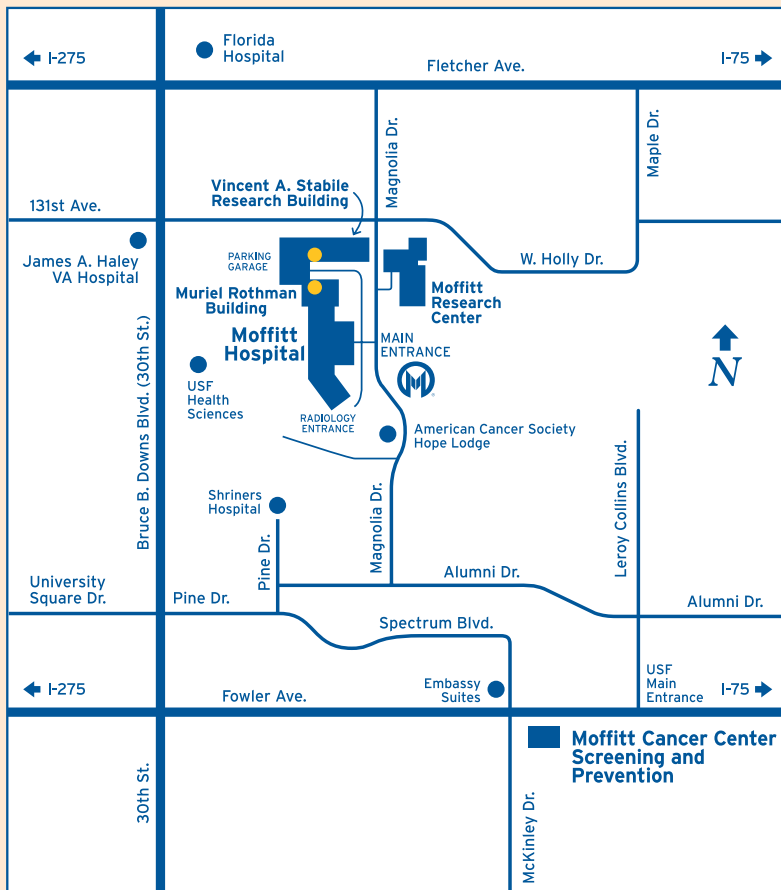

DIRECTIONS & PARKING INFORMATION

Supplier Diversity Day - Vendor Fair

May 18, 2018 | 8 a.m. - 12 p.m.

Moffitt Cancer Center

Vincent A. Stabile Research Building (SRB)

12902 Magnolia Drive Tampa, FL 33612

- Complimentary valet parking is provided!
- All vendors/attendees **must** use the Gold Valet parking.
- Enter the main entrance and follow signs to the SRB, Gold Valet parking.

DIRECTIONS TO MOFFITT CANCER CENTER

Moffitt is located in north Tampa, adjacent to the Health Sciences Center at the University of South Florida.

From I-275, traveling north or south, take the Fletcher Avenue exit east to Magnolia Drive (first light after Bruce B. Downs Boulevard). Turn right on Magnolia Drive and proceed south. After passing through a traffic light (West Holly Drive), you will see the Center's main entrance on your right. Turn into main entrance and follow signs to Gold Valet.

From I-75, take the Fletcher Avenue exit west to Magnolia Drive and turn left (south), following the same directions.

From Veterans Expressway, take the Ehrlich Road exit and drive east. Ehrlich Road becomes Bearss Avenue after crossing Dale Mabry Highway. Continue driving east on Bearss Avenue. Take a right onto Bruce B. Downs Boulevard and proceed south. Turn left onto Fletcher Avenue. Take a right onto Magnolia Drive, following the same directions.

● Vincent A. Stabile Research Building
GOLD VALET PARKING

Please join us for the full program scheduled from 8 a.m.-12 p.m.