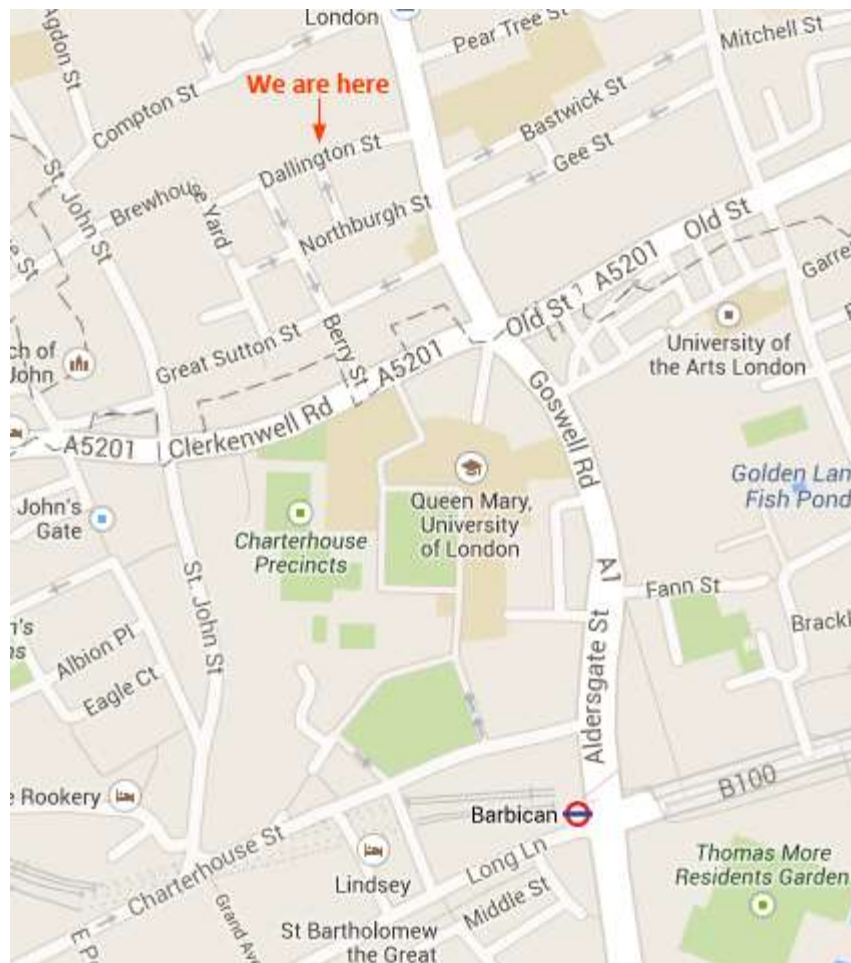

proportion > london

tel: +44 (0)20 7251 6943 9 dallington street london EC1V 0LN email: sales@proportionlondon.com

SHOWROOM & OFFICE

9 Dallington Street
Clerkenwell
London EC1V 0LN

DIRECTIONS from Barbican Underground Station

- Turn Left out of the Station (Aldersgate Street)
- Straight across the crossroads onto Goswell Road
- Third Left onto Dallington Street
- 9 Dallington Street is half way down on the right next to Dallington School