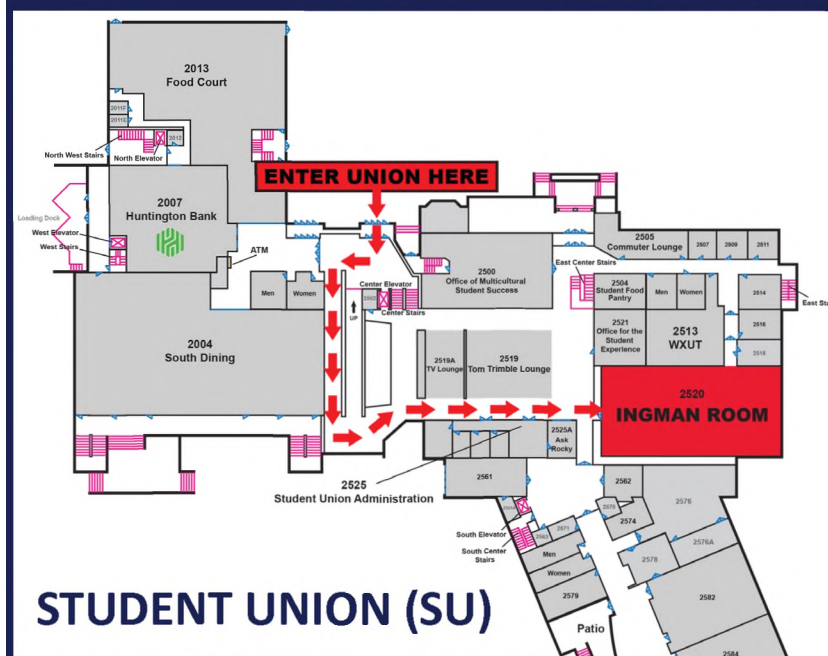

The University of Toledo Main Campus

2801 W. BANCROFT ST • TOLEDO, OHIO • 43606

DIRECTIONS TO PARKING & THE STUDENT UNION

1. Enter the Main Campus via **WEST BANCROFT STREET** and turn on to **CAMPUS ROAD**.
2. Continue straight through the 3-way stop at **CAMPUS ROAD** and **WEST ROCKET DRIVE**.
3. Just past the stop sign, turn **RIGHT** to park in **PARKING AREA 13**.
4. After parking, walk along **WEST CENTENNIAL DRIVE** (this road intersects with the **WEST RAMP PARKING GARAGE (WR)** located along the south side of **PARKING AREA 13**). **
5. Continue walking down **WEST CENTENNIAL DRIVE**. You will pass **MACKINNON HALL (MK)** and **MEMORIAL FIELD HOUSE (FH)** on the left side.
6. The **STUDENT UNION (SU)** will be on your right, just past the loop. Continue past the first entrance at the cafeteria. Enter the Student Union through the entrance located behind the large fountain.

A UT Online staff member will be at the southeast corner of **PARKING AREA 13 (marked on the map with a green "G") with a golf cart to transport those who may need assistance getting to the Student Union.

DIRECTIONS TO THE INGMAN ROOM

STUDENT UNION (SU)

1. Upon entering the **STUDENT UNION**, follow the ramp leading upwards and turn **LEFT** (do not go up the second ramp).
2. Continue walking straight, past the **TV LOUNGE (2519A)** and **TOM TRIMBLE LOUNGE (2519)** on the left side and **ASK ROCKY (2525A)** on the right side.
3. Straight ahead, at the end of the hallway, you will see the doors to enter the **INGMAN ROOM (2520)**.

Signs will also be posted in the Student Union directing you to the **INGMAN ROOM (2520)**.