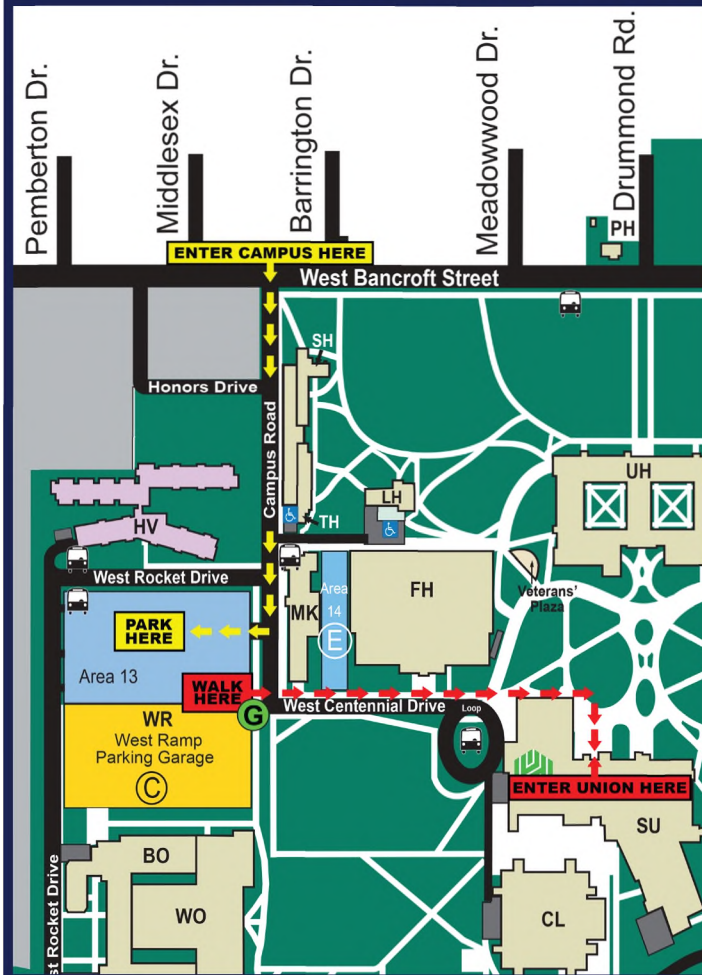

The University of Toledo Main Campus

2801 W. BANCROFT ST • TOLEDO, OHIO • 43606

DIRECTIONS TO PARKING & THE STUDENT UNION

1. Enter the Main Campus via **WEST BANCROFT STREET** and turn on to **CAMPUS ROAD**.
2. Continue straight through the 3-way stop at **CAMPUS ROAD** and **WEST ROCKET DRIVE**.
3. Just past the stop sign, turn **RIGHT** to park in **PARKING AREA 13**.
4. After parking, walk along **WEST CENTENNIAL DRIVE** (this road intersects with the **WEST RAMP PARKING GARAGE (WR)** located along the south side of **PARKING AREA 13**). **
5. Continue walking down **WEST CENTENNIAL DRIVE**. You will pass **MACKINNON HALL (MK)** and **MEMORIAL FIELD HOUSE (FH)** on the left side.
6. The **STUDENT UNION (SU)** will be on your right, just past the loop. Continue past the first entrance at the cafeteria. Enter the Student Union through the entrance located behind the large fountain.

A UT Online staff member will be at the southeast corner of **PARKING AREA 13 (marked on the map with a green "G") with a golf cart to transport those who may need assistance getting to the Student Union.

DIRECTIONS TO THE INGMAN ROOM

STUDENT UNION (SU)

1. Upon entering the **STUDENT UNION**, follow the ramp leading upwards and turn **LEFT** (do not go up the second ramp).
2. Continue walking straight, past the **TV LOUNGE (2519A)** and **TOM TRIMBLE LOUNGE (2519)** on the left side and **ASK ROCKY (2525A)** on the right side.
3. Straight ahead, at the end of the hallway, you will see the doors to enter the **INGMAN ROOM (2520)**.

Signs will also be posted in the Student Union directing you to the **INGMAN ROOM (2520)**.