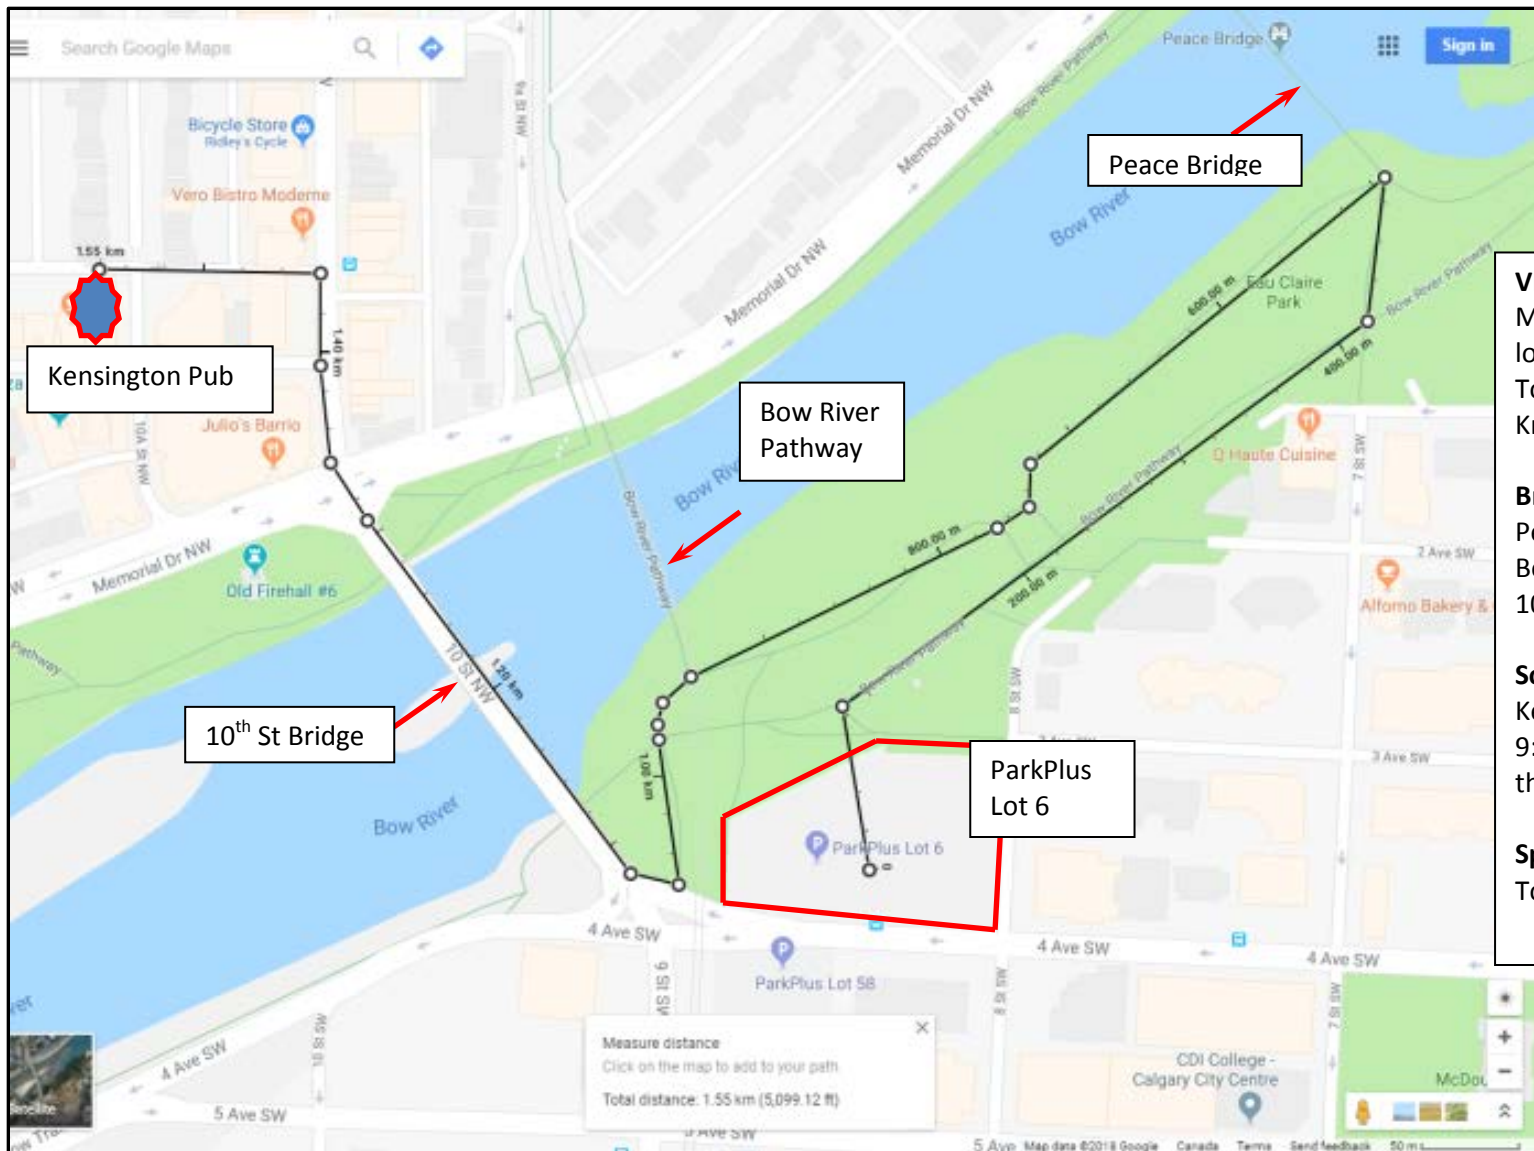

CPGCE Calgary Bridge Walk and Discussion – 8th August, 2018

VENUE
Meet at the ParkPlus Lot 6 location at 5:30pm.
Total walking distance is about 2 Km's

Bridges
Peace Bridge
Bow River Pathway
10th St Bridge

Social Event
Kensington Pub (Arms) 7:30 to 9:30. There is an area booked for the CPGCE.

Speakers
To be confirmed