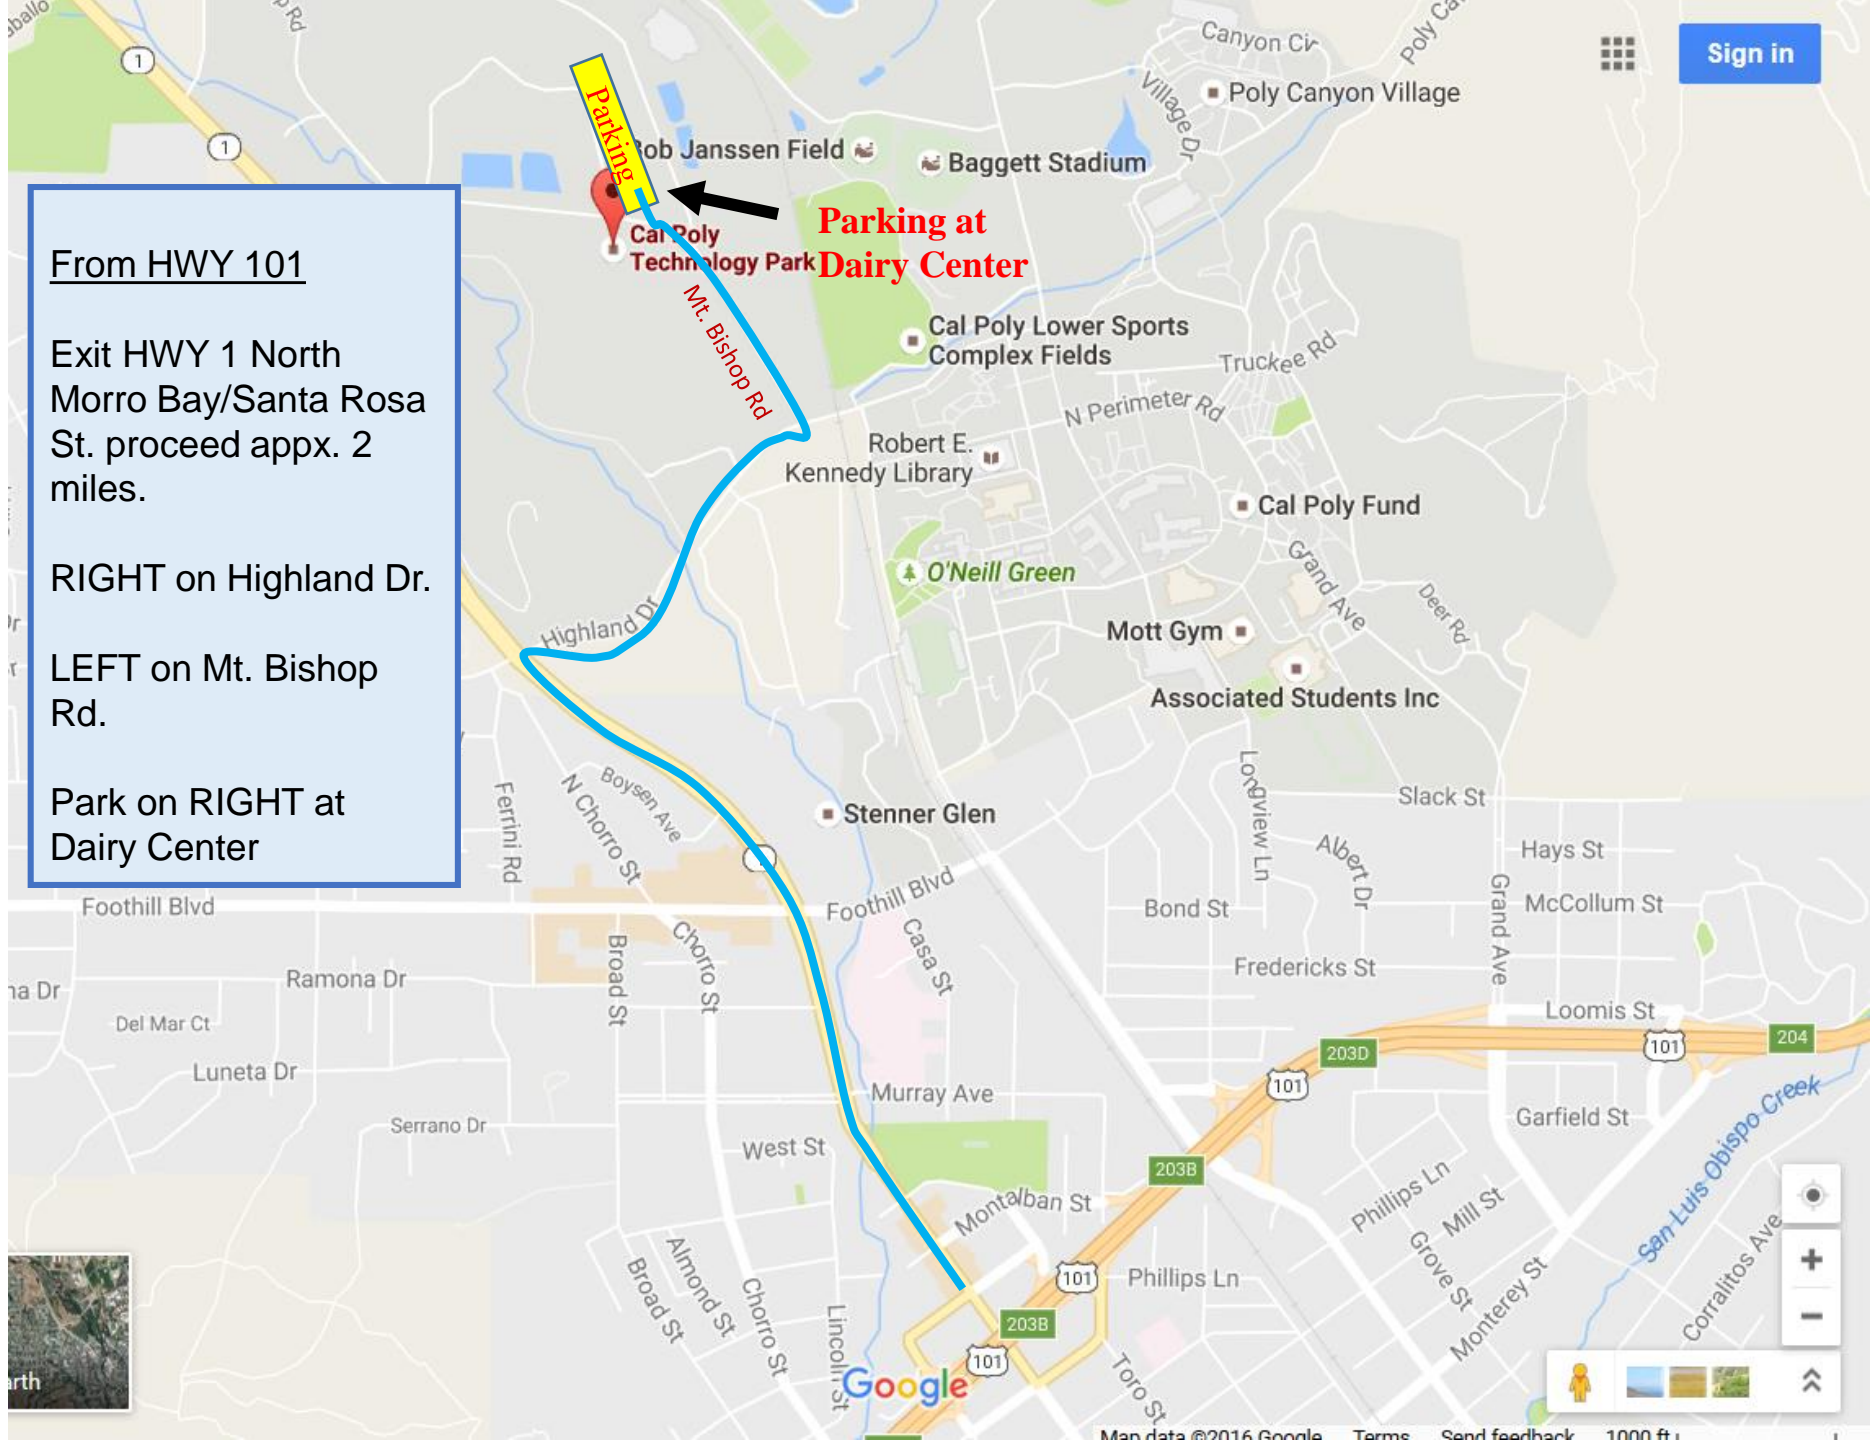

From HWY 101  
Exit HWY 1 North  
Morro Bay/Santa Rosa  
St. proceed appx. 2  
miles.  
RIGHT on Highland Dr.  
LEFT on Mt. Bishop  
Rd.  
Park on RIGHT at  
Dairy Center

Parking

Parking at  
Dairy Center