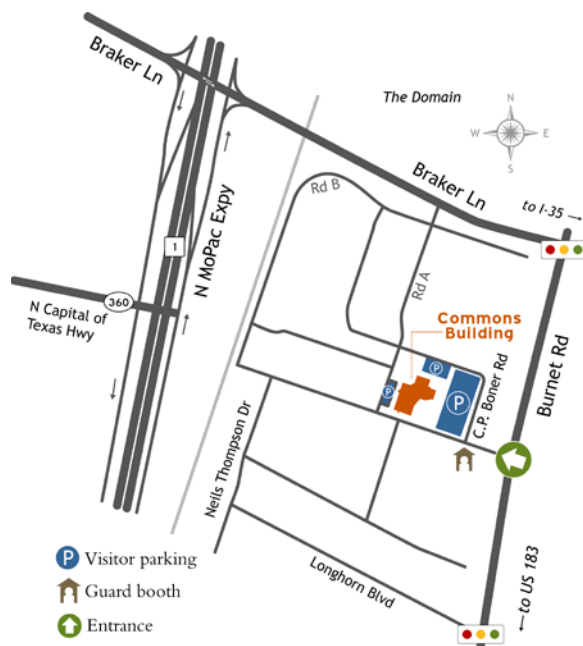

Commons Building Prepaid Visitor Parking Permit

Program:

Early Childhood- School of Social Work

Valid Date(s):

October 2 & 3, 2017

Important:

- Permit must be displayed on the dashboard of your vehicle •
- Permit is only valid in Visitor Parking areas on date(s) shown above •
- Parking in other areas may result in the issuance of a citation •
- Not valid in spaces marked "University Vehicle at all times" •

Parking Information for the Commons Building

Street Address:

10100 Burnet Road, Building 137
Austin, TX 78758
(between U.S. 183 and Braker Lane)

Enter through Burnet Road entrance.
Take immediate right on C.P. Boner Road.
Park in the parking lot on your left –
directly in front of the Commons Building.
If this lot is full, you may park by the
water tower.

Wheelchair accessible spaces with ramps
are located on the west and north sides of
the building.

The permit portion of this page must be
displayed on your dashboard throughout
your program. Failure to do so may result
in the issuance of a citation.