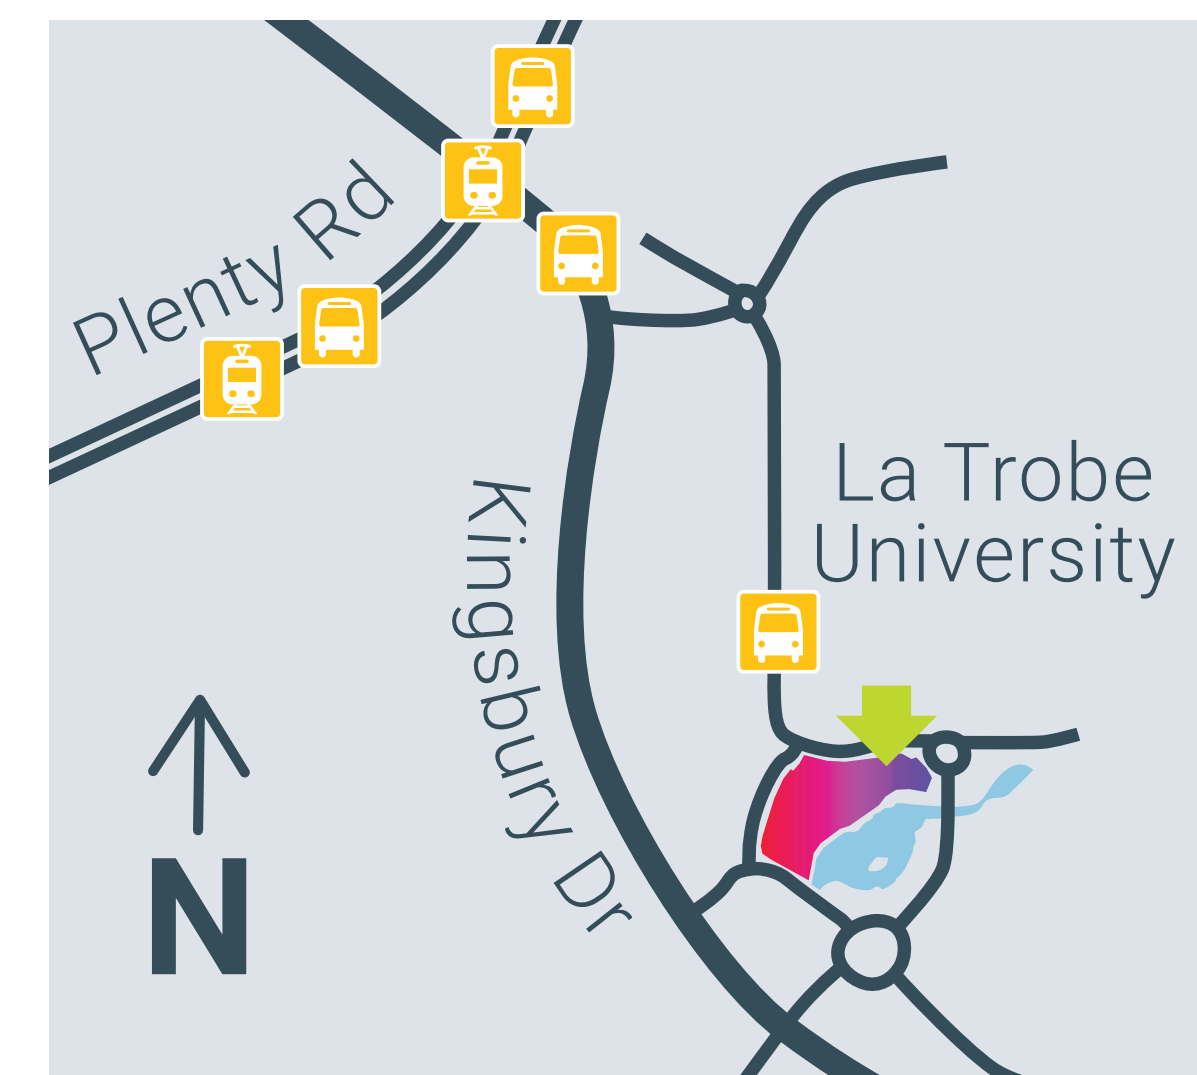

ENTRY/EXIT

← PUBLIC TRANSPORT CONNECTIONS
SCIENCE DRIVE

FOODTRUCKS & DRINK ZONE
SEATING AREA

EMERGENCY ASSEMBLY AREA

STUDENT UNION FRIEND ZONE

LA TROBE ALUMNI

LIVING LANDSCAPES

FAMILY FUN ZONE
4PM - 8PM

TO CAR PARKS
1 & 2

MAIN SITE
VEHICLE
ENTRANCE

TO CAR PARKS
3 & 4

INSET MAP

LEGEND

- MAIN ENTRY/EXIT
- EMERGENCY EXIT
- MAIN STAGE
- JUMPING CASTLES (4PM TO 8PM)
- TOILETS
- INFORMATION
- FIRST AID
- FOODTRUCKS
- COFFEE CART
- BAR
- CAR PARKING
- NO PARKING
- TAXIS
- BUSES
- TRAMS
- FENCE