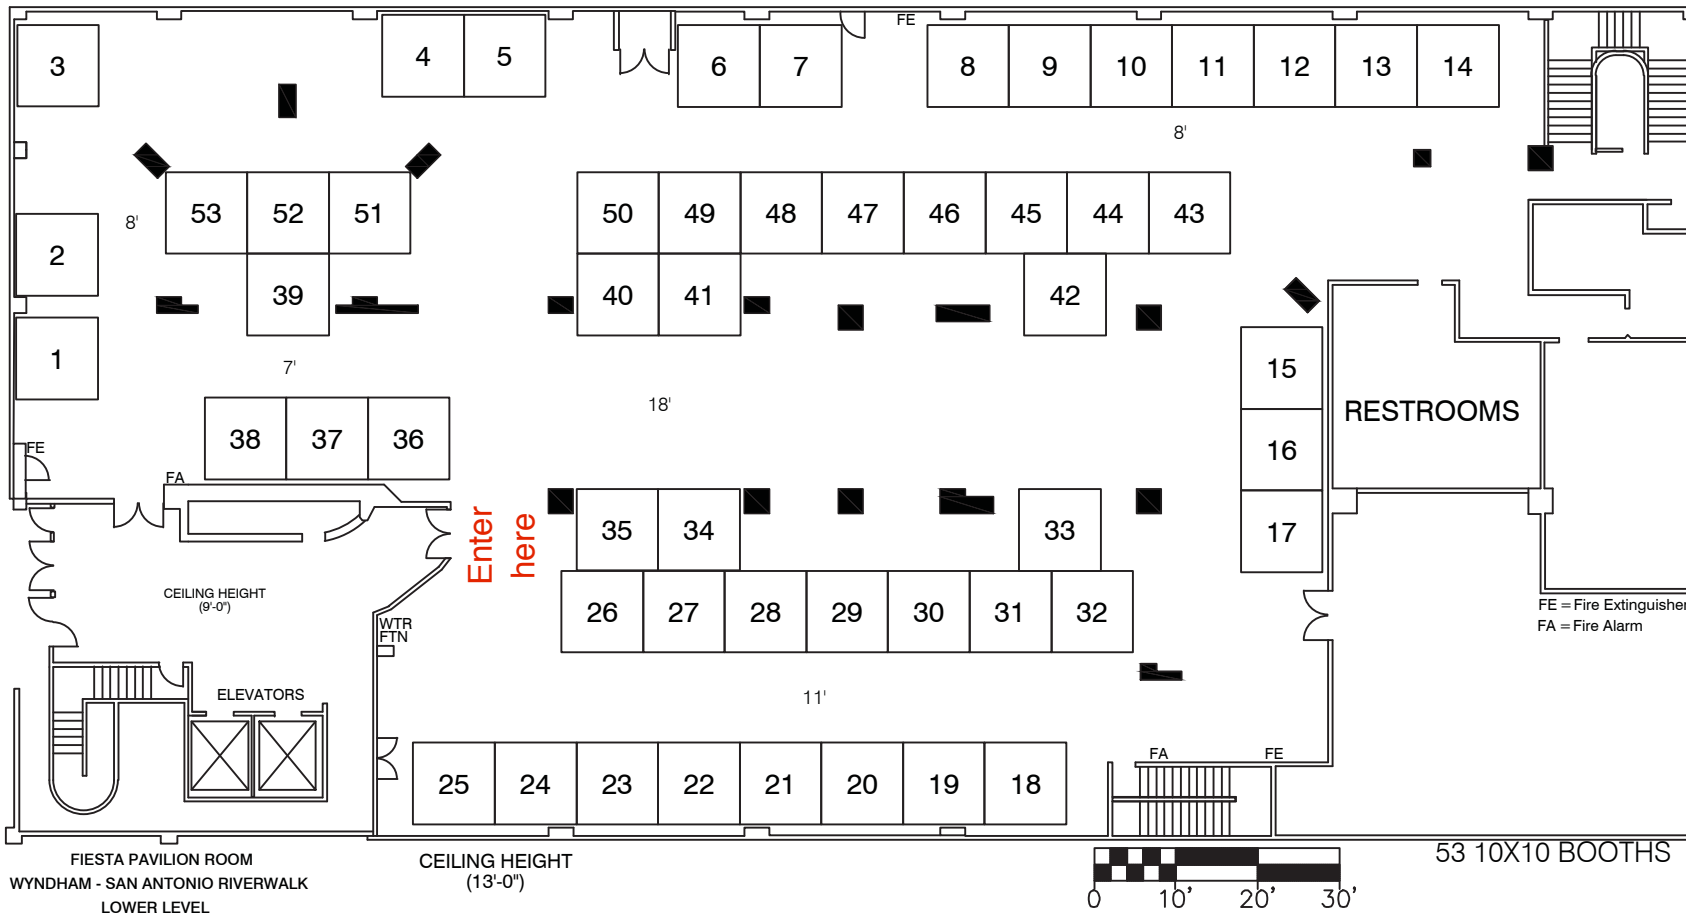

Texas School Nurses Organization

November 5-6, 2016

Wyndham San Antonio Riverwalk / Fiesta Pavillion Room
San Antonio, Texas

DRAWING AS OF 5/5/2016 David Delgado
Drawing Started on: 5/5/2016 delgad

BOOTH LEGEND

Inventory as of 05/05/2016

Dimension	Size	Qty	SqFt
10x10'	100	53	5,300
Totals:		53	5,300

FREEMAN
INNOVATION DEDICATED TO YOUR BRAND

JOB NUMBER:
427066
SELLING AE:
Ashley Williams
PRODUCING AE:
Ashley Williams

SCALED TO FIT PAGE

DISCLAIMER

EVERY EFFORT HAS BEEN MADE TO ENSURE THE ACCURACY OF ALL INFORMATION CONTAINED ON THIS FLOORPLAN. HOWEVER NO WARRANTIES, EITHER EXPRESSED OR IMPLIED ARE MADE WITH RESPECT TO THIS FLOORPLAN. IF THE LOCATION OF BUILDING COLUMNS, UTILITIES OR OTHER ARCHITECTURAL COMPONENTS OF THE FACILITY IS A CONSIDERATION IN THE CONSTRUCTION OR USAGE OF AN EXHIBIT, IT IS THE SOLE RESPONSIBILITY OF THE EXHIBITOR TO PHYSICALLY INSPECT THE FACILITY TO VERIFY ALL DIMENSIONS AND LOCATIONS.