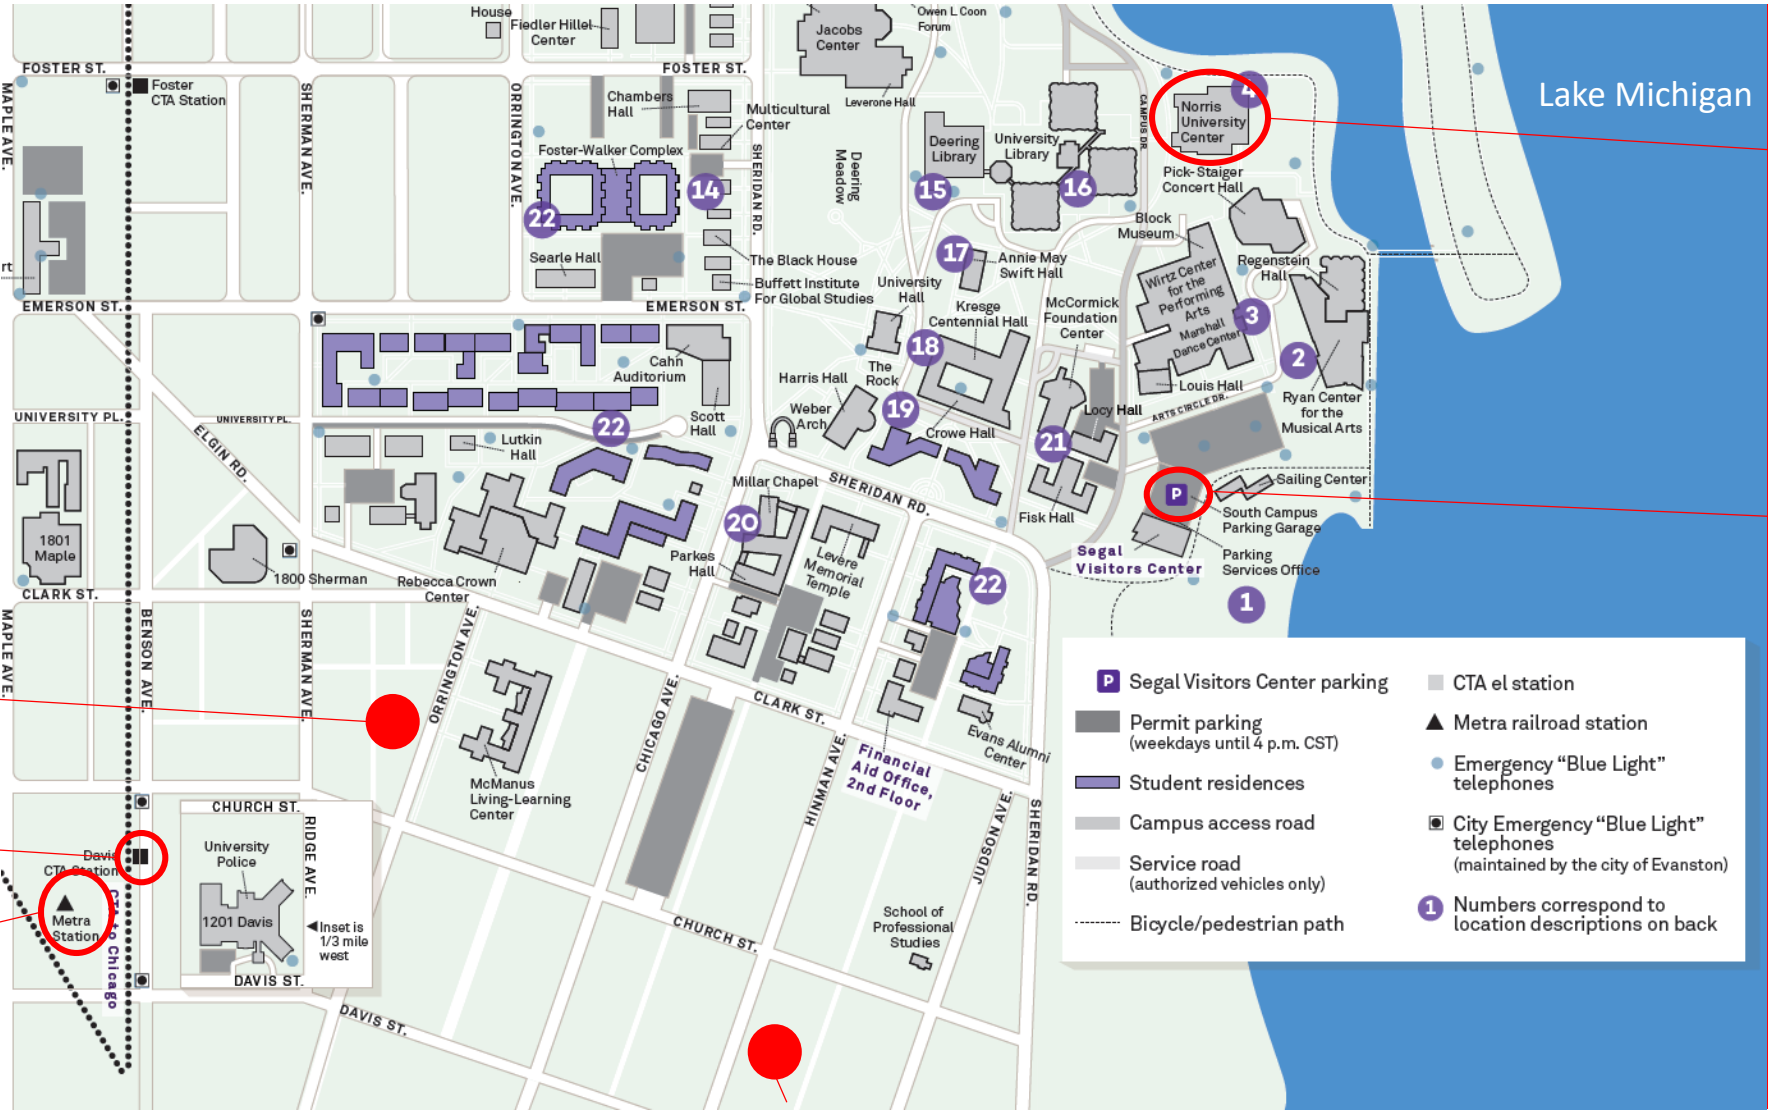

Contemporary Hearing Science Inspired by David M. Green (July 25 and 26, 2019)

Meeting Map

- Meeting location, meeting parking, public transit
- Area hotels marked at their approximate locations

Note: Some hotels offer free shuttle service to campus, check with your hotel for details

Meeting location

Campus Parking (there is a charge for parking, must park in garage, not on surface lots)

- P** Segal Visitors Center parking
- Permit parking (weekdays until 4 p.m. CST)
- Student residences
- Campus access road
- Service road (authorized vehicles only)
- ⋯ Bicycle/pedestrian path
- CTA el station
- ▲ Metra railroad station
- Emergency "Blue Light" telephones
- City Emergency "Blue Light" telephones (maintained by the city of Evanston)
- ① Numbers correspond to location descriptions on back

Hilton Garden Inn
1818 Maple Ave.

Hilton/Orrington Evanston
1710 Orrington Ave.

Davis Street/Evanston
Pace Bus and 'L' Station

Metra Station
(computer rail)

Margarita European Inn
1566 Oak Ave.

Hyatt House
1515 Chicago Ave.

The Homestead
1624 Hinman Ave.