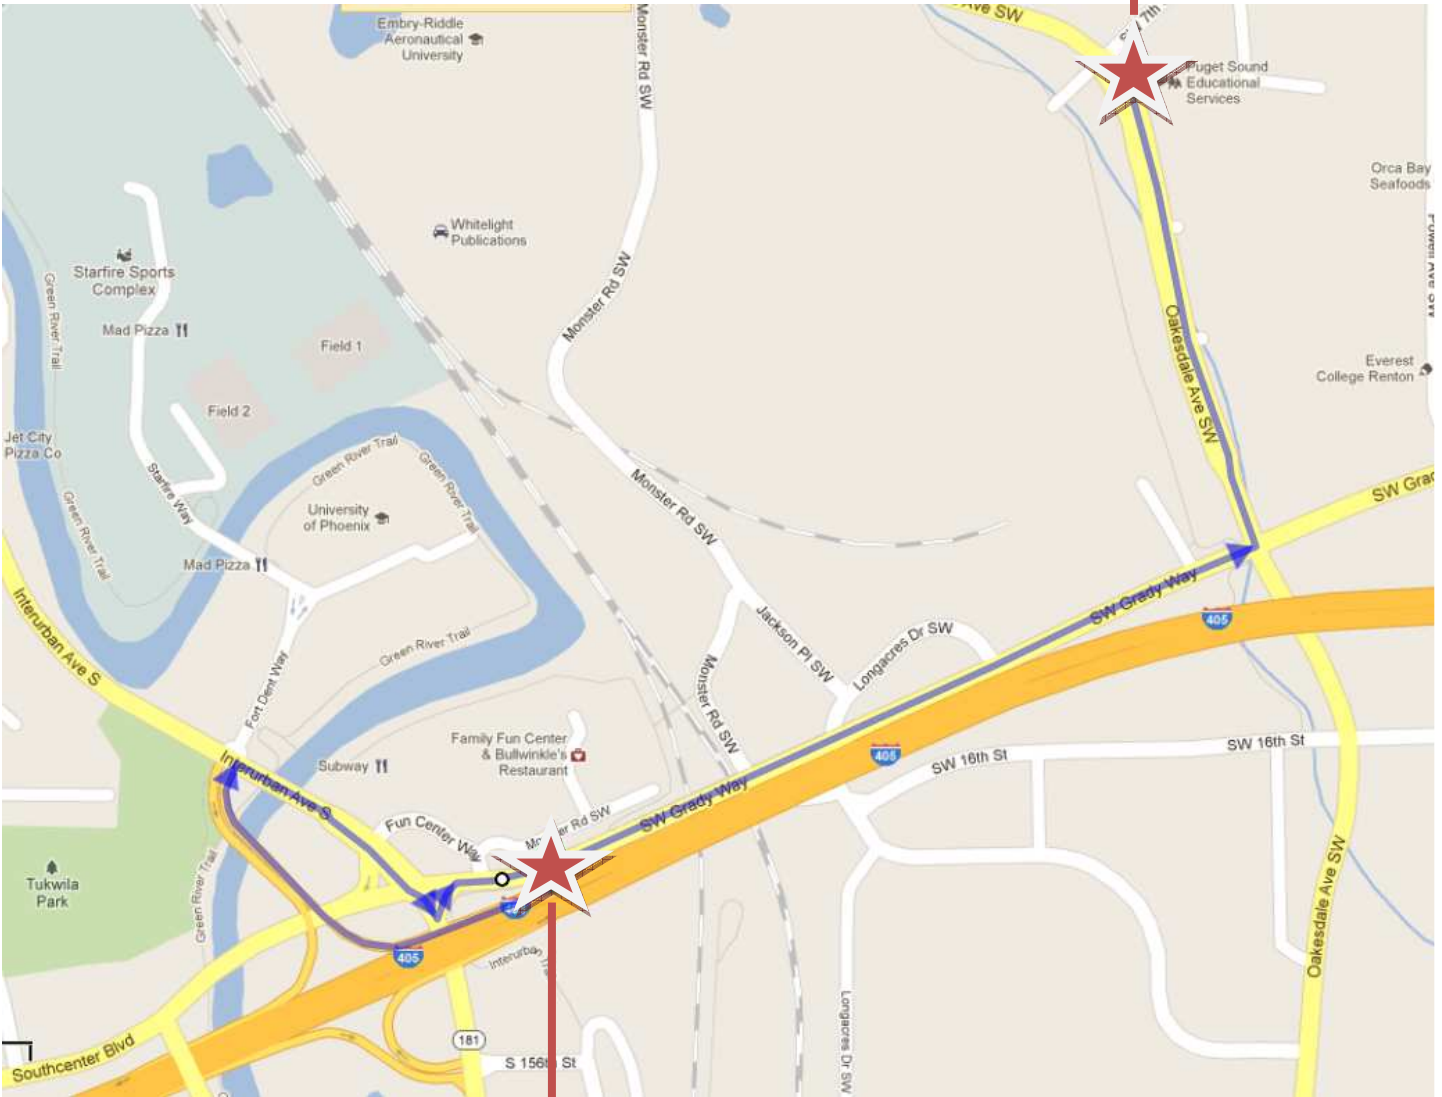

**Driving Directions**  
**Blackriver Training & Conference Center**  
**Puget Sound ESD**  
800 Oakesdale Ave SW  
Renton, WA 98057

**From south, take I-5 North**

Take exit 154 to merge onto I-405 N toward Renton  
Take exit 1 for WA 181 S toward Tukwila/W Valley Hwy  
Turn left onto Interurban Ave S  
Turn right onto SW Grady Way  
Turn left onto Oakesdale Ave SW  
Destination will be on the right.

**From north, take I-5 South**

Take exit #154A (on left) and merge onto I-405 N toward Renton  
Take exit 1 for WA 181 S toward Tukwila/W Valley Hwy  
Turn left onto Interurban Ave S  
Turn right onto SW Grady Way  
Turn left onto Oakesdale Ave SW  
Destination will be on the right.

**From SeaTac International Airport**

Head south  
Keep right at the fork and merge onto Airport Expressway  
Continue on to I-405 N  
Take exit 1 for WA 181 S toward Tukwila/W Valley Hwy  
Turn left onto Interurban Ave S  
Turn right onto SW Grady Way  
Turn left onto Oakesdale Ave SW  
Destination will be on the right.

**Driving Directions**  
**Blackriver Training & Conference Center**  
**Puget Sound ESD**  
800 Oakesdale Ave SW  
Renton, WA 98057

Puget Sound ESD

Exit 1, I-405 N