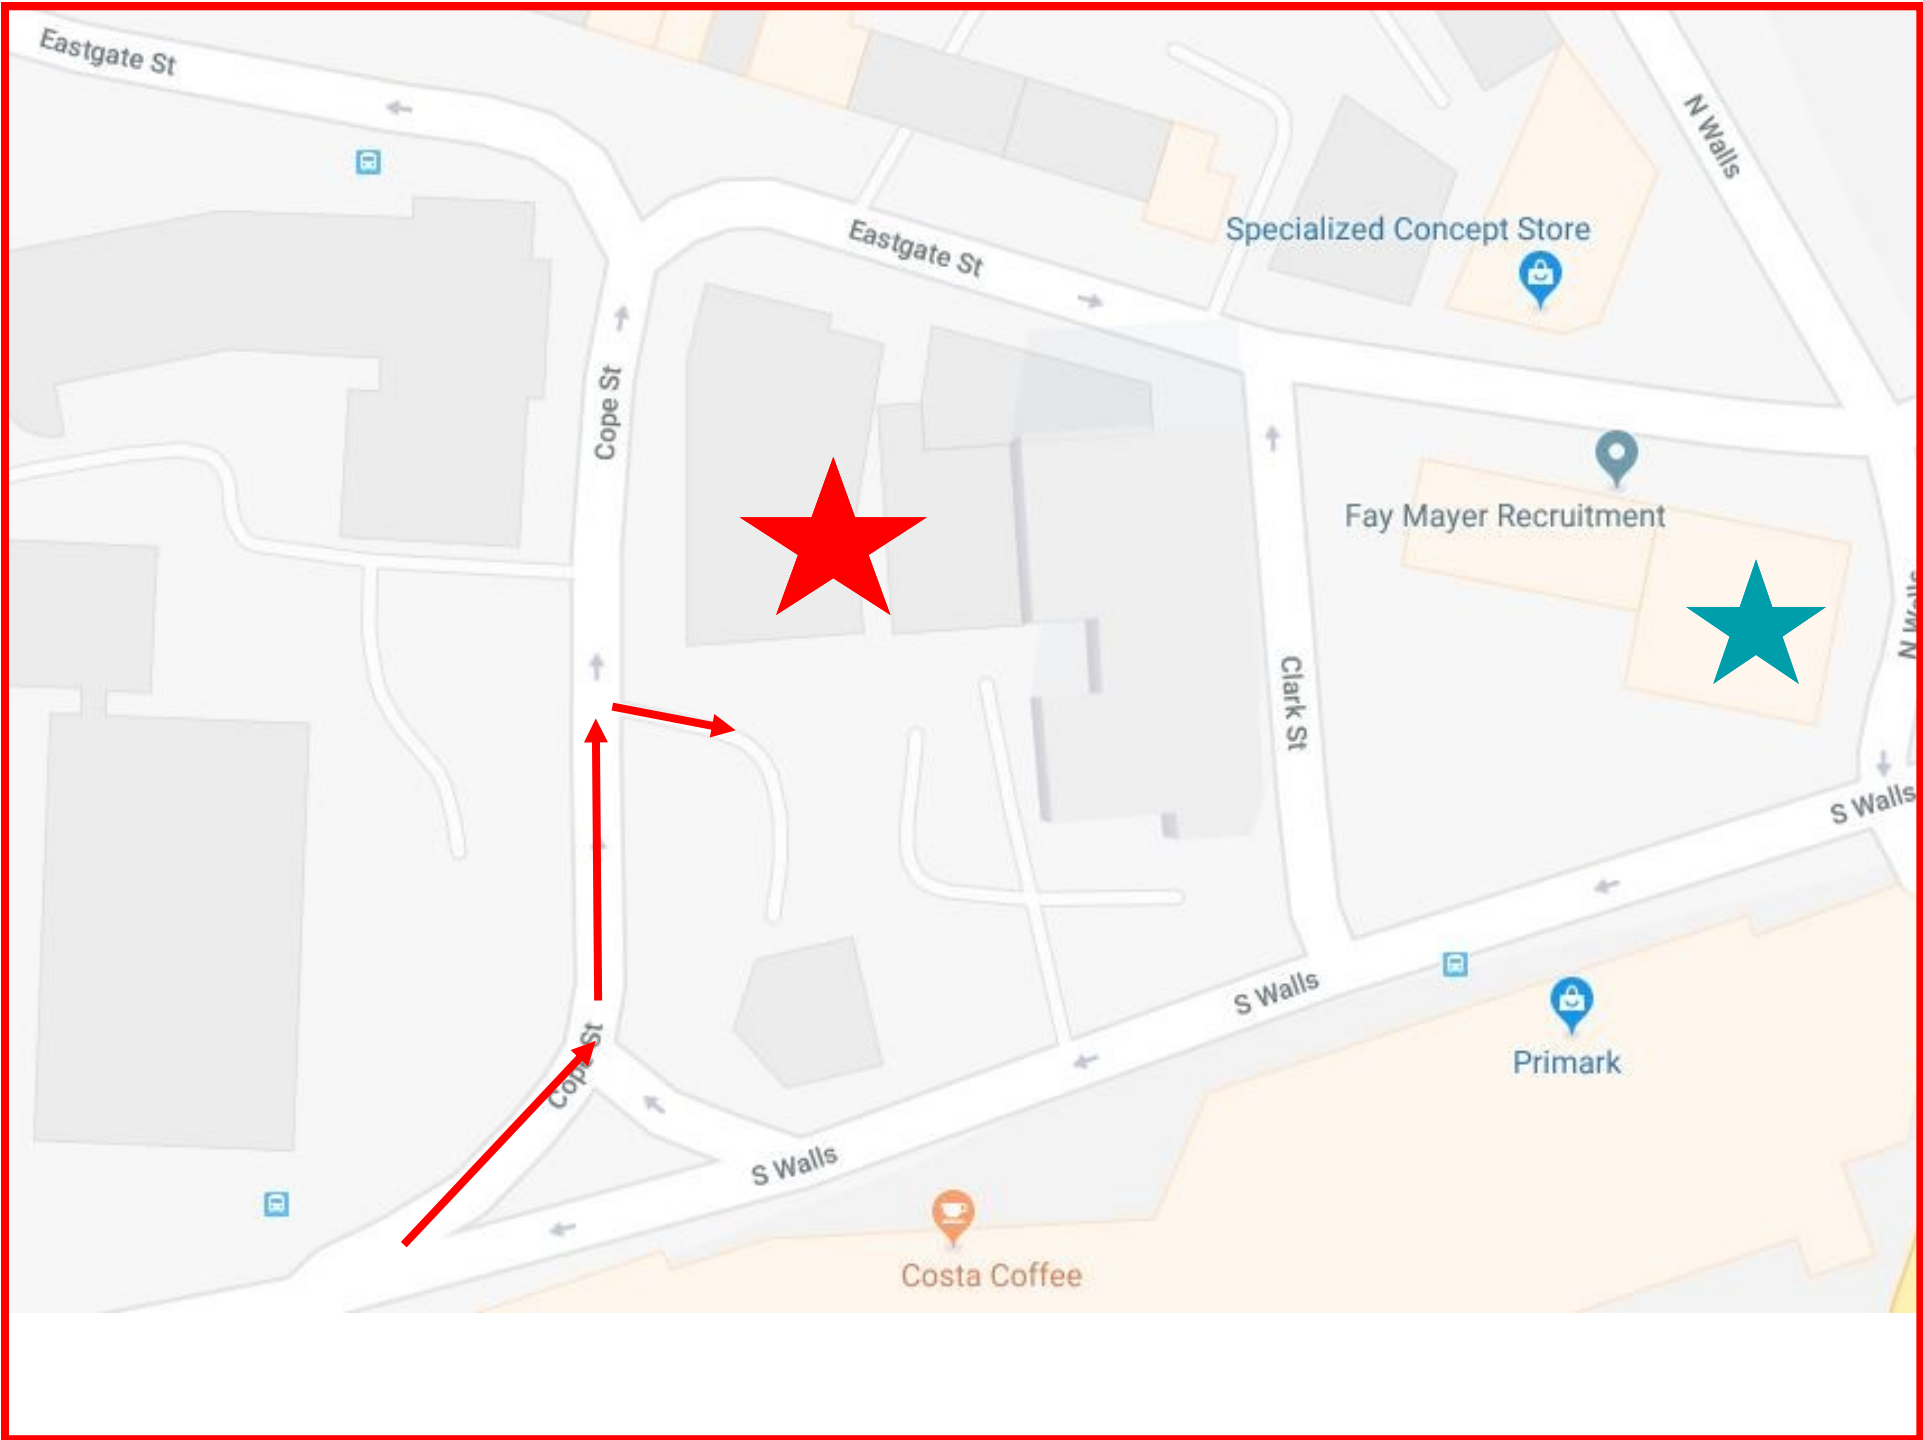

 **The Voice Project**
56 Eastgate Street
Stafford
ST16 2DQ

 **SCVYS Office**

Access to The Voice Project is via Cope Street.

From Costa Coffee, cross the road.

Follow one way system past Oriel Dentist.

Entrance to car park is on your right.

The Voice Project is on your left hand side as you enter the car park.

Eastgate St

N Walls

Specialized Concept Store

Eastgate St

Cope St

Fay Mayer Recruitment

Clark St