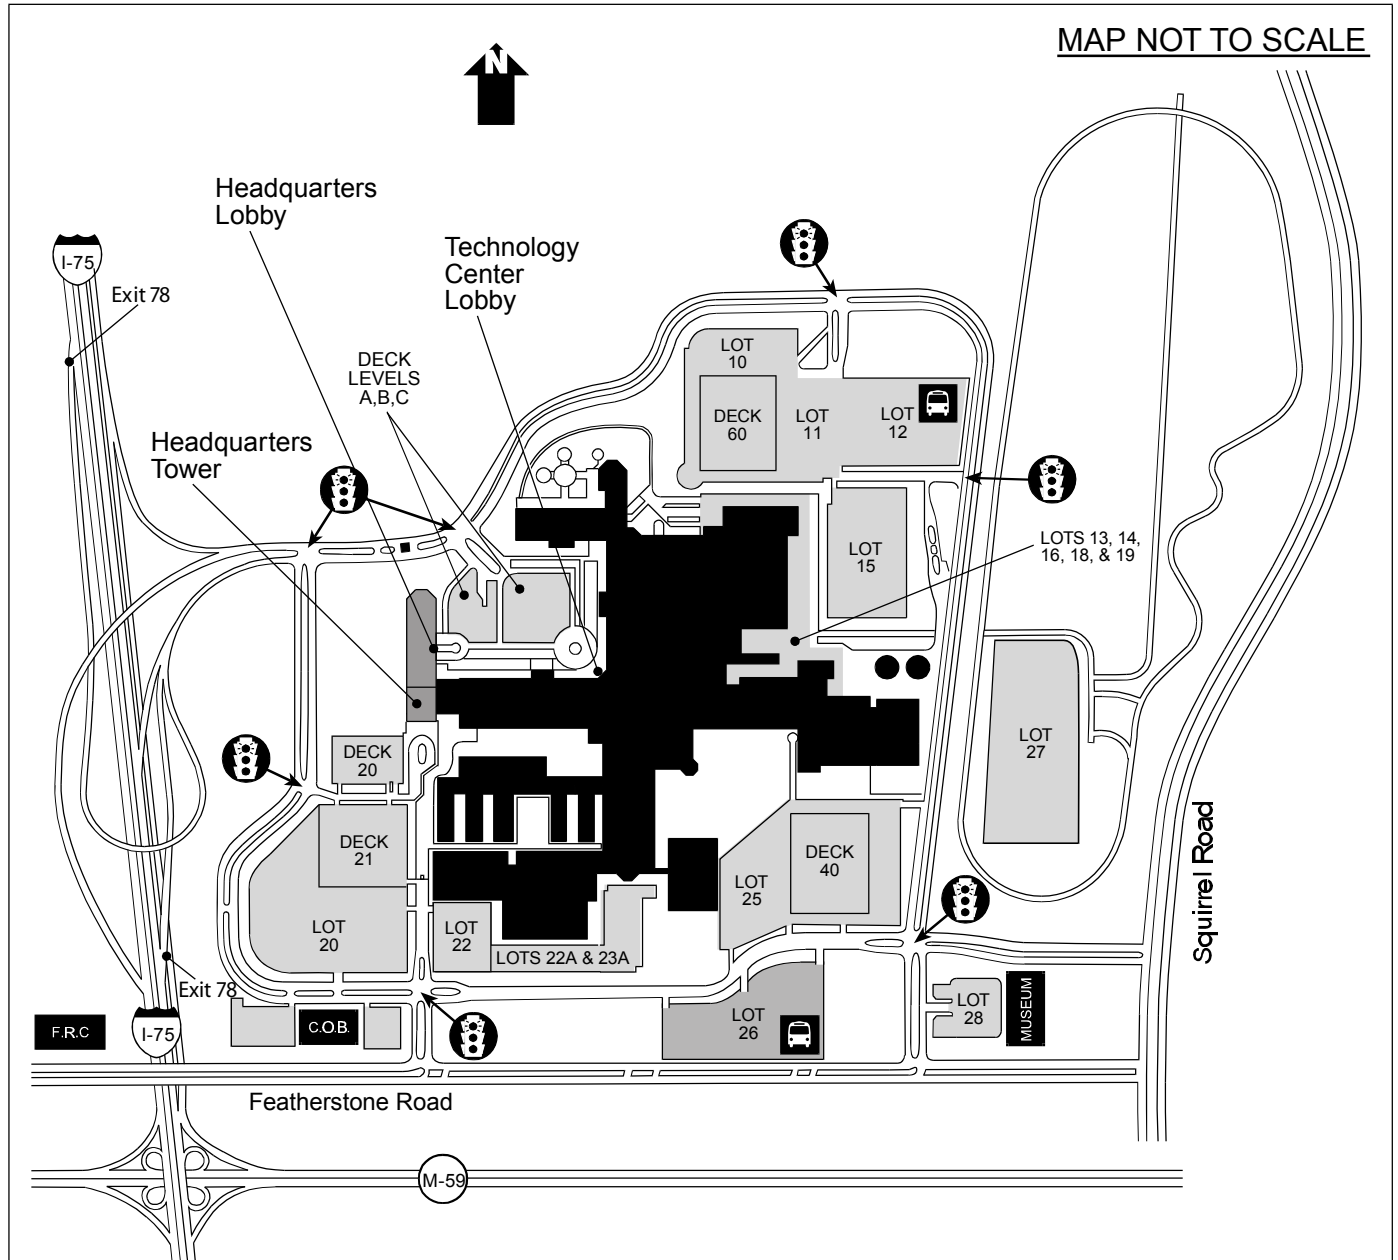

Chrysler Auburn Hills Complex - Overview

Chrysler Headquarters
 1000 Chrysler Drive
 Auburn Hills, MI 48326-2766
 Information: (248) 576-5741

Chrysler Technology Center
 800 Chrysler Drive
 Auburn Hills, MI 48326-2757
 Information: (248) 576-5741