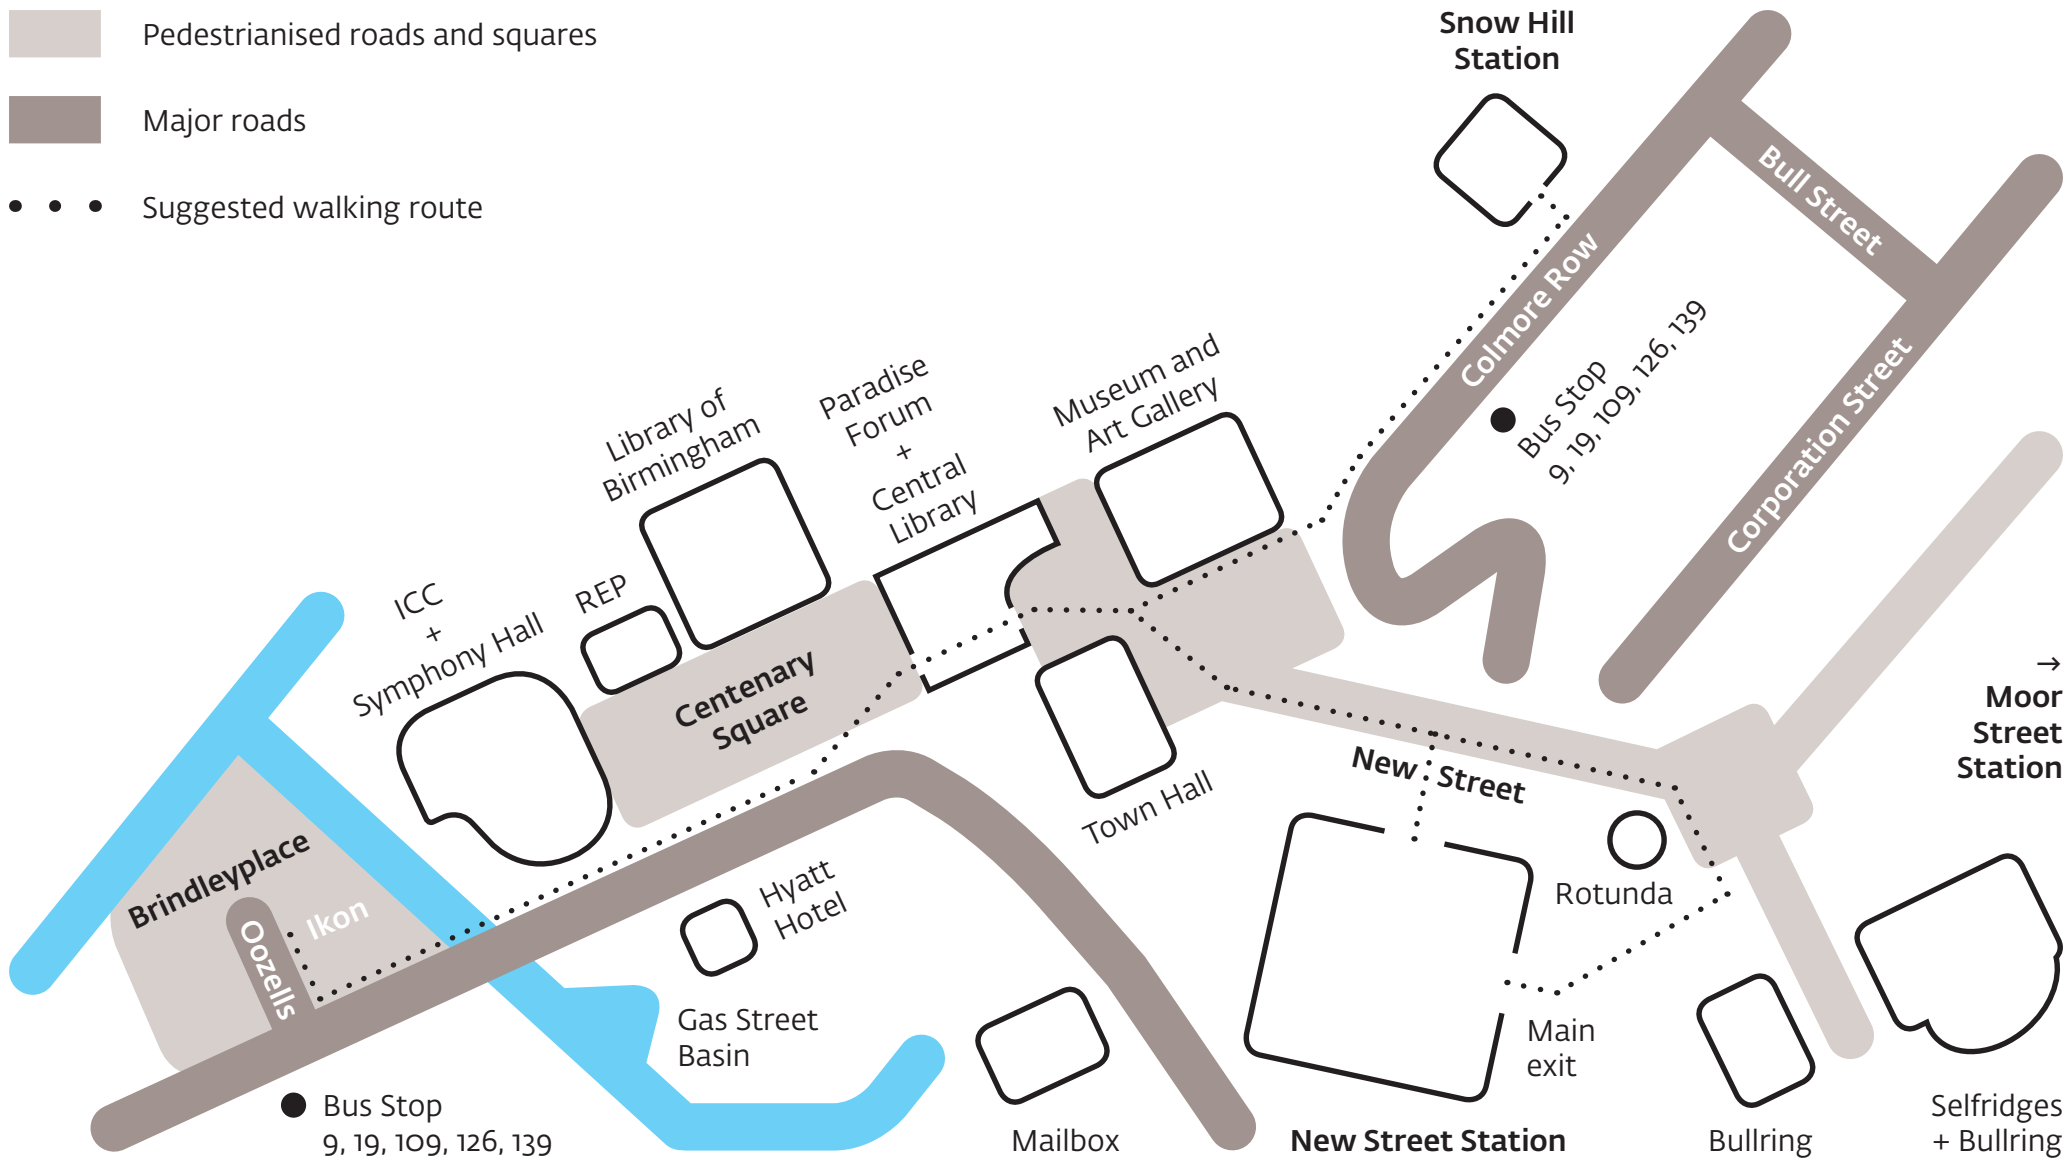

-  Pedestrianised roads and squares
-  Major roads
-  Suggested walking route

Ikon Gallery
 1 Oozells Square, Brindleyplace, Birmingham B1 2HS
 +44 (0) 121 248 0708 / www.ikon-gallery.co.uk