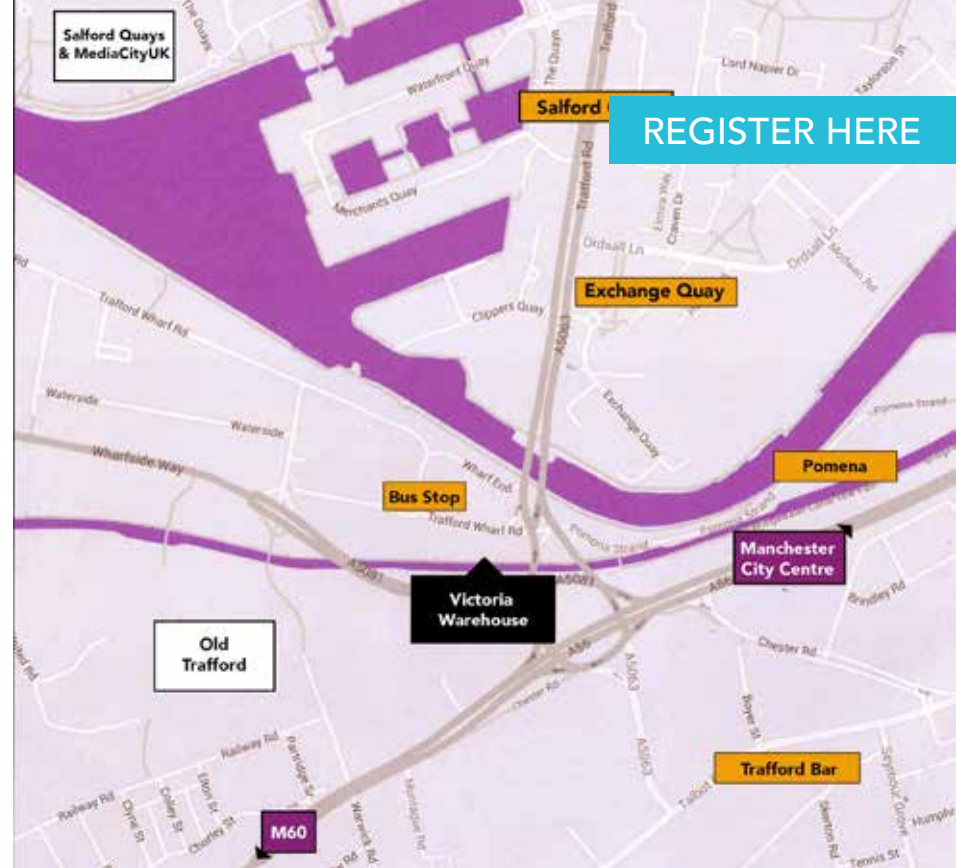

SCHEDULE

- **EVENT START** 10:30
- **LUNCH** 13:00
- **EVENT CLOSE** 16:00
- **POST-EVENT** 16:00 till late

PURE AV CONTACT

- **MARKETING TEAM**
  0845 602 2861
- **EMAIL**
  marketing@pureav.co.uk
- **WEBSITE**
  www.pureav.co.uk

GETTING TO VICTORIA WAREHOUSE

- **BY CAR** Accessible by car from both the North and South with the M60 just 5 miles away. On-site parking is available and operated on a first come first served basis. Parking is also available at the nearby Salford Quay tram stop and The Lowry Shopping Outlet.
- **BY TRAM** Exchange Quay tram stop is just a short walk (less than 5 min) which runs directly to Manchester Piccadilly train station.
- **BY BUS** The following bus routes service the venue within a 400m walk of the site: 53, 69, 205, 255 & 256.

USEFUL INFO